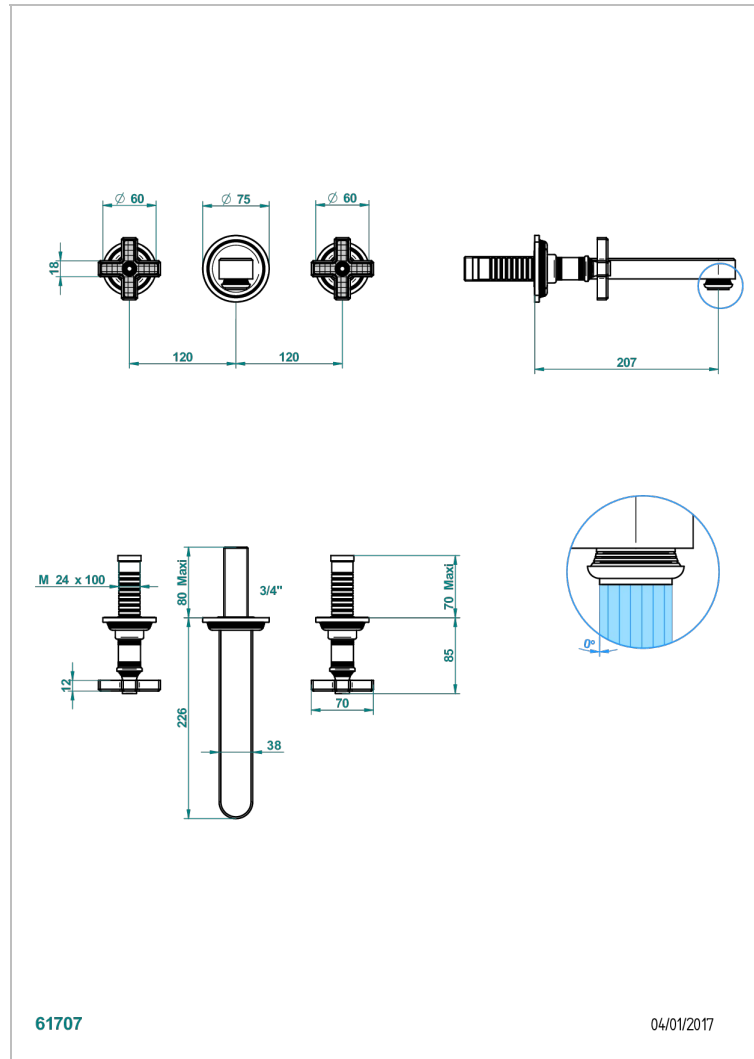

WEST COAST WITH GUILLOCHE DECOR

U9C-40SGB

Trim only for wall mounted 3-hole basin mixer

CHARACTERISTIC

- West coast with Guilloché decor
- Trim only for wall mounted 3-hole basin mixer

RELATED SKU'S

- Ref. G00-40AC Rough parts for wall mounted 3 hole mixer, cross handle version
- Ref. G00-40AM Rough parts for wall mounted 3 hole mixer, lever handle version