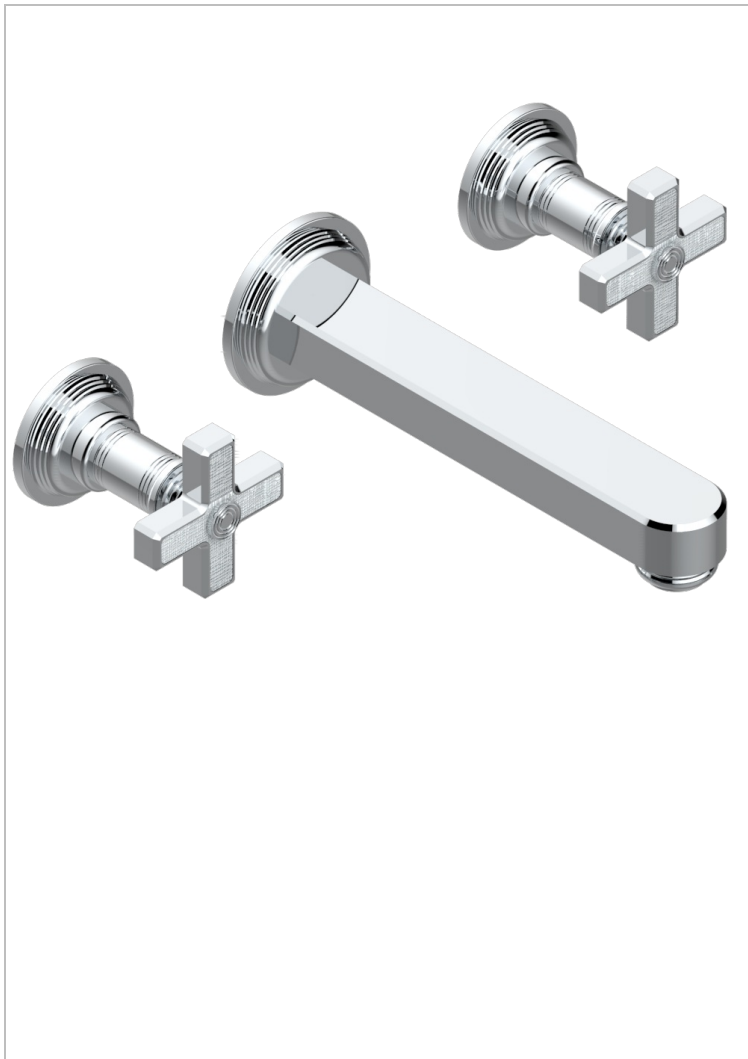

WEST COAST WITH GUILLOCHE DECOR

U9C-40SGB

Trim only for wall mounted 3-hole basin mixer

CHARACTERISTIC

- West coast with Guilloché decor
- Trim only for wall mounted 3-hole basin mixer

RELATED SKU'S

- Ref. G00-40AC Rough parts for wall mounted 3 hole mixer, cross handle version
- Ref. G00-40AM Rough parts for wall mounted 3 hole mixer, lever handle version

AVAILABLE FINITIONS

Antique nickel - H28
Black ceram - D30
Blush PVD - H62
Brass color PVD - H49
Brown bronze color PVD - F33
Gold color PVD - H52

Graphite PVD - H64
Lacquered light bronze - D01
Matt Umber PVD - H67
Matt blush PVD - H60
Matt brass color PVD - H50
Matt brown bronze color PVD - F34

Matt chrome - C02
Matt gold - F07
Matt gold color PVD - H53
Matt graphite PVD - H65
Matt nickel (color finish) - C01
Matt nickel color PVD - H56

Natural smoked Brass - A13
Nickel color PVD - H55
Polished chrome (color finish) - A02
Polished chrome with gold inlay - GA1
Polished gold (color finish) - F01
Polished nickel - B01

Soft gold - F30
Soft matt gold - F31
Umber PVD - H66
Varnished matt antique red copper (color finish) - H07