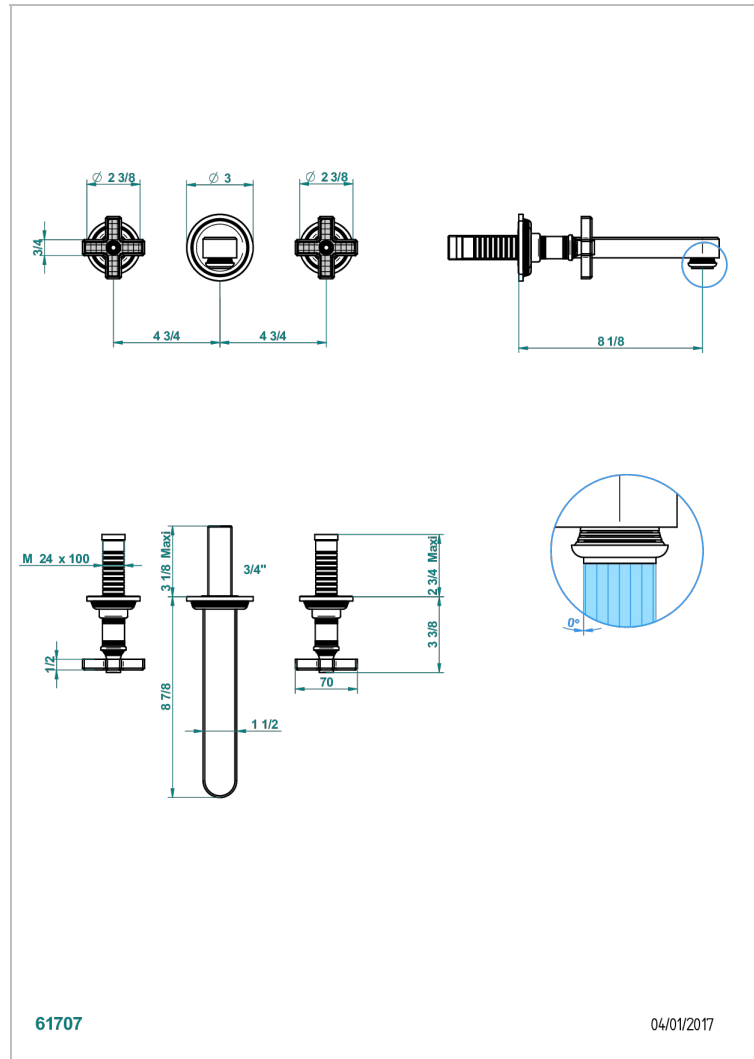

# WEST COAST WITH GUILLOCHE DECOR

U9C-40SGB

Trim only for wall mounted 3-hole basin mixer

61707

04/01/2017

## CHARACTERISTIC

- West coast with Guilloché decor
- Trim only for wall mounted 3-hole basin mixer

## RELATED SKU'S

- Ref. G00-40AC Rough parts for wall mounted 3 hole mixer, cross handle version
- Ref. G00-40AM Rough parts for wall mounted 3 hole mixer, lever handle version