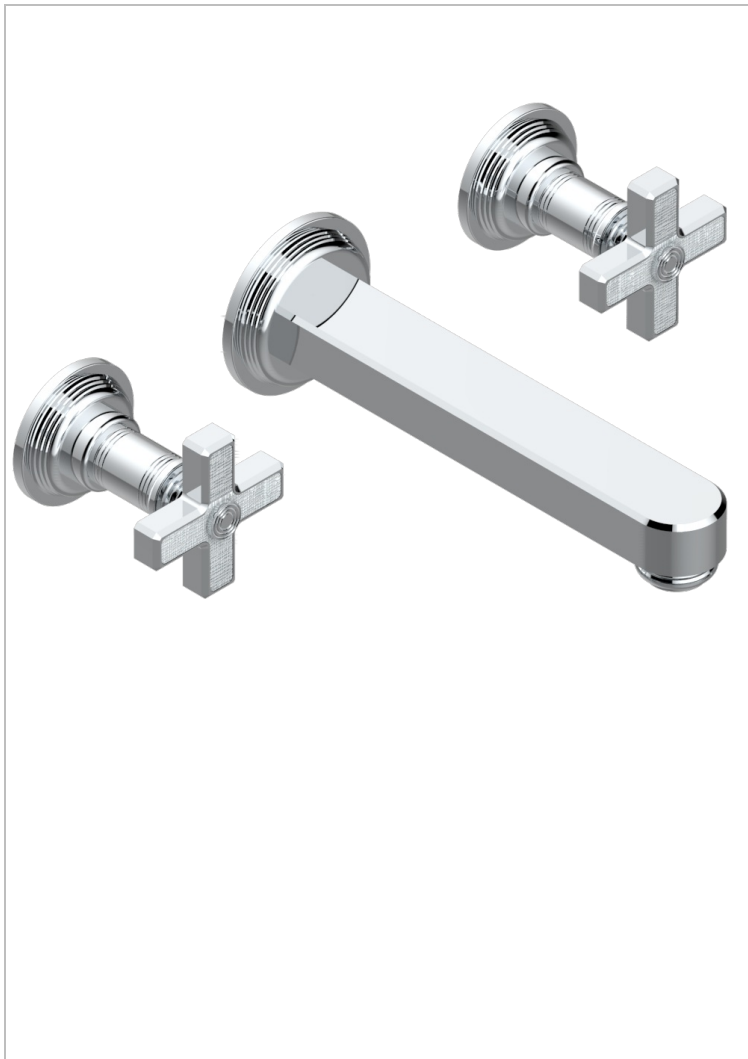

# WEST COAST WITH GUILLOCHE DECOR

U9C-40SGB

Trim only for wall mounted 3-hole basin mixer

61707

04/01/2017

## CHARACTERISTIC

- West coast with Guilloché decor
- Trim only for wall mounted 3-hole basin mixer

## RELATED SKU'S

- Ref. G00-40AC Rough parts for wall mounted 3 hole mixer, cross handle version
- Ref. G00-40AM Rough parts for wall mounted 3 hole mixer, lever handle version

## AVAILABLE FINITIONS

Antique nickel - H28  
Black ceram - D30  
Blush PVD - H62  
Brass color PVD - H49  
Brown bronze color PVD - F33  
Gold color PVD - H52

Graphite PVD - H64  
Lacquered light bronze - D01  
Matt Umber PVD - H67  
Matt blush PVD - H60  
Matt brass color PVD - H50  
Matt brown bronze color PVD - F34