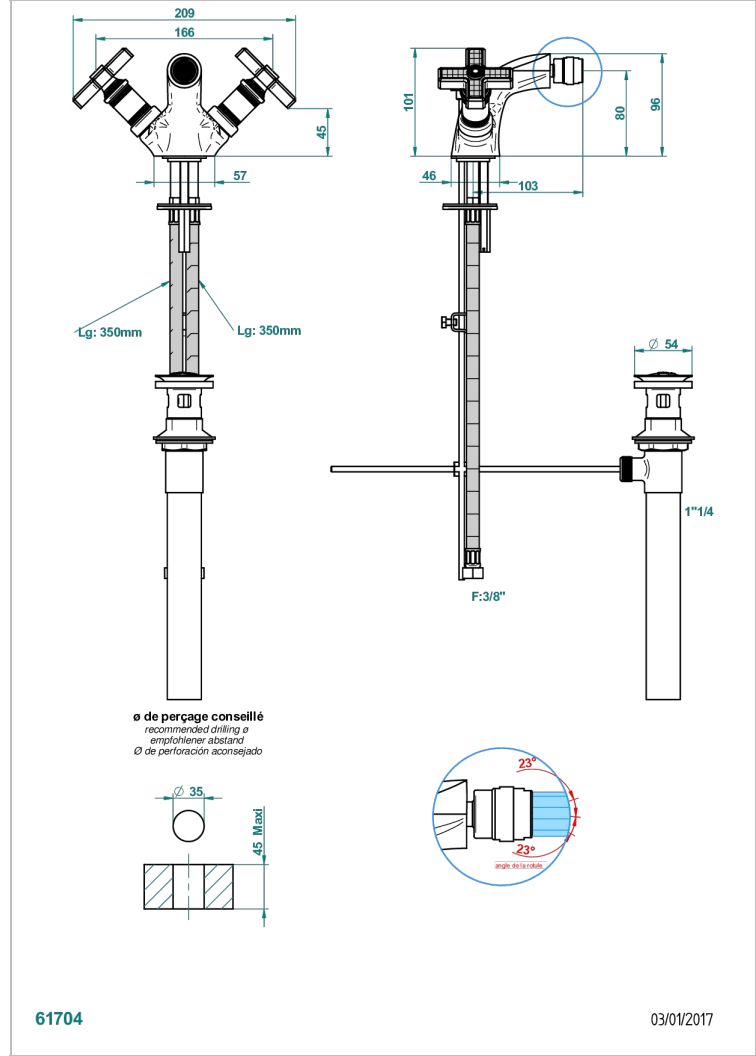

# WEST COAST WITH GUILLOCHE DECOR

U9C-3202/US

Single hole bidet faucet with drain

61704

03/01/2017