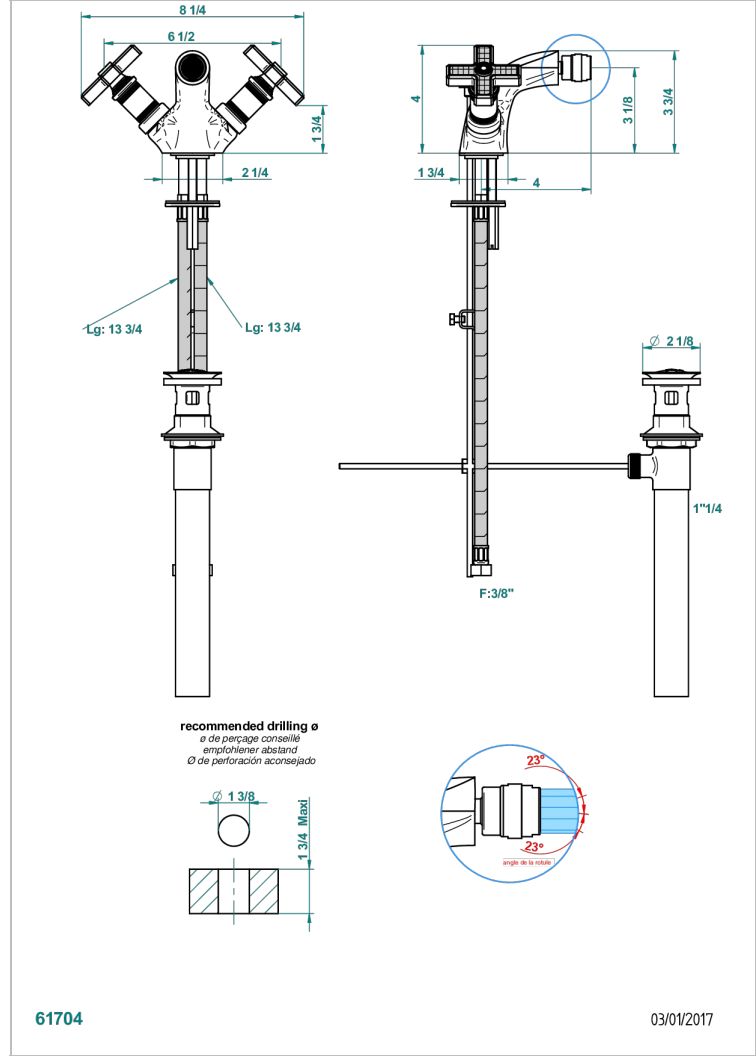

WEST COAST WITH GUILLOCHE DECOR

U9C-3202/US

Single hole bidet faucet with drain

CHARACTERISTIC

- ASME : ASME A112.18.1-2011/CSA B125.1-11

STANDARDS

AVAILABLE FINITIONS

- Black ceram - D30
- Blush PVD - H62
- Brass color PVD - H49
- Brown bronze color PVD - F33
- Chrome polished - A02
- Copper antique matt, coated - H07

- Matt nickel (American satin) - C01
- Matt nickel color PVD - H56
- Natural smoked Brass - A13
- Nickel antique / Sovereign - H28
- Nickel color PVD - H55
- Nickel polished - B01

- Polished chrome with gold inlay - GA1
- Soft gold - F30
- Soft matt gold - F31
- Umber PVD - H66