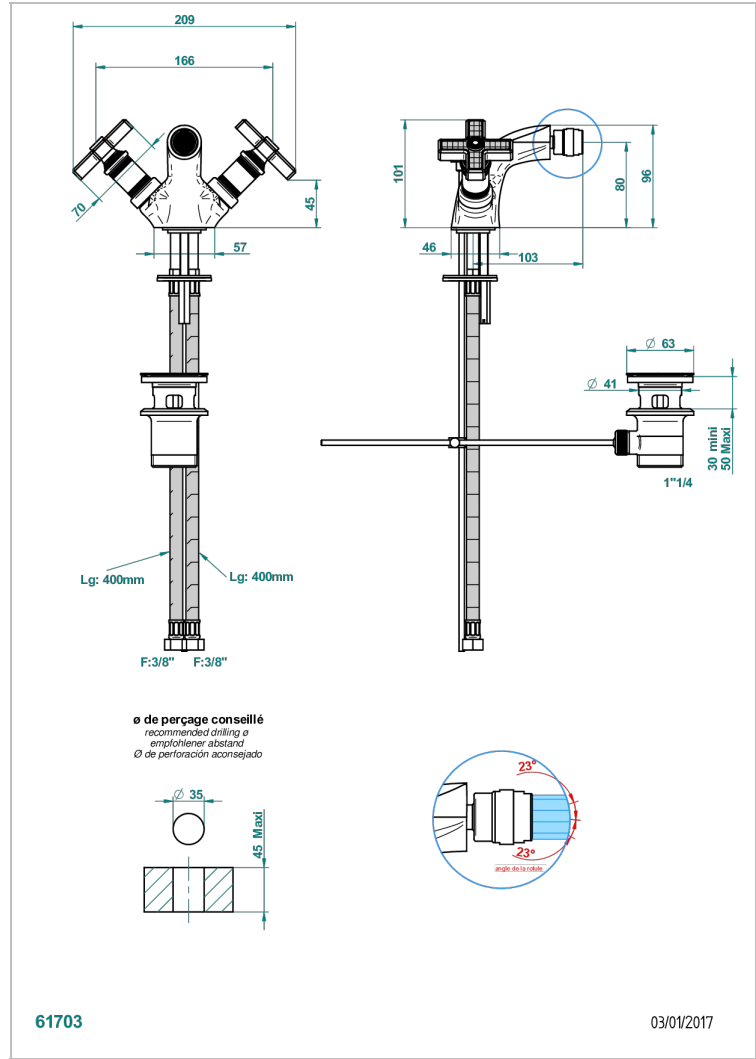

WEST COAST WITH GUILLOCHE DECOR

U9C-3202

1-hole bidet mixer with swivel jet handshower with waste

CHARACTERISTIC

- ACS : 17ACCLY613
- NF : NF EN 200 - IA - Chrome

STANDARDS

AVAILABLE FINITIONS

- Antique nickel - H28
- Black ceram - D30
- Blush PVD - H62
- Brass color PVD - H49
- Brown bronze color PVD - F33
- Gold color PVD - H52