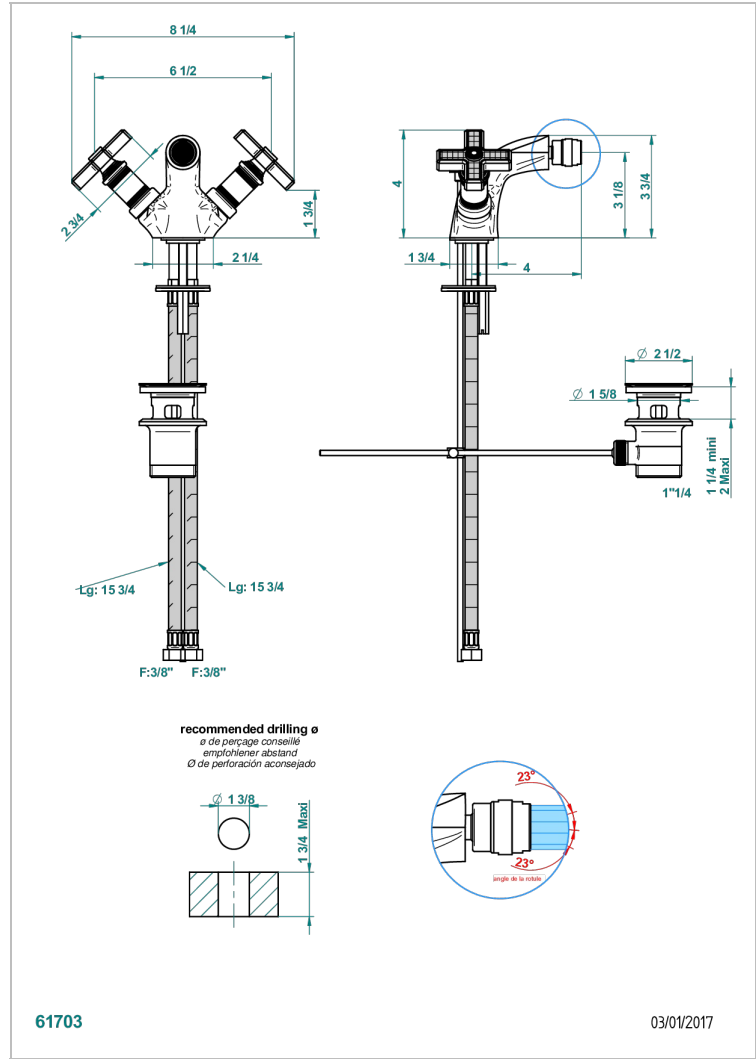

WEST COAST WITH GUILLOCHE DECOR

U9C-3202

1-hole bidet mixer with swivel jet handshower with waste

CHARACTERISTIC

- ACS : 17ACCLY613
- NF : NF EN 200 - IA - Chrome

STANDARDS

AVAILABLE FINITIONS

Antique nickel - H28
Black ceram - D30
Blush PVD - H62
Brass color PVD - H49
Brown bronze color PVD - F33
Gold color PVD - H52