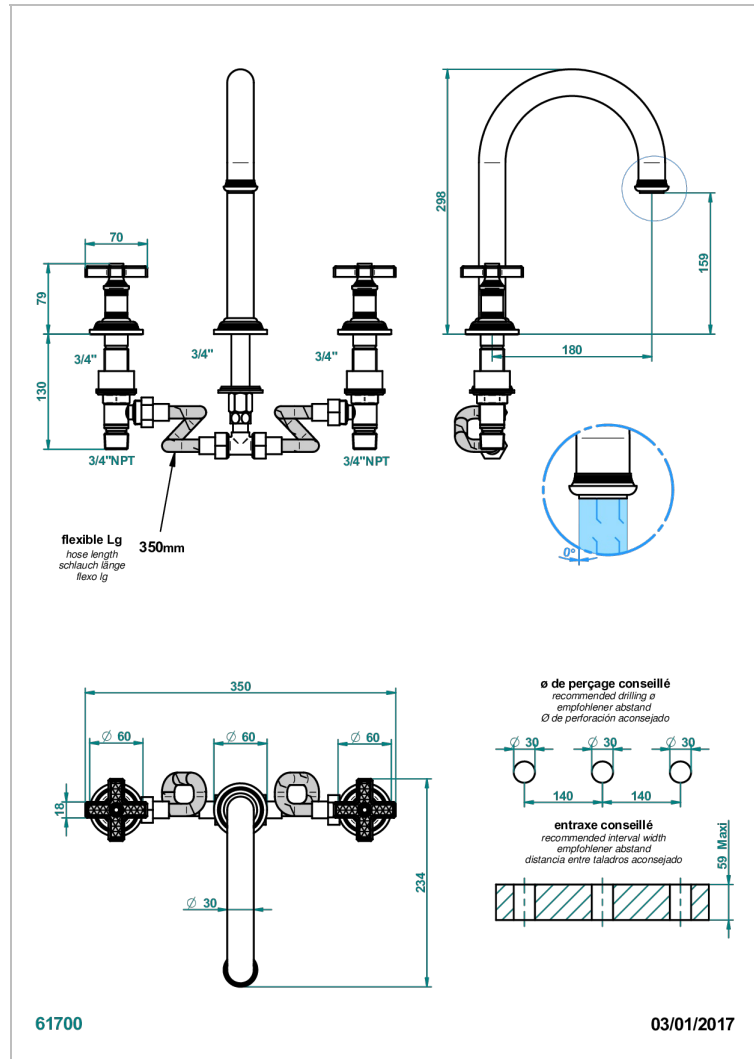

# WEST COAST WITH GUILLOCHE DECOR

U9C-25SGHUS

Roman tub set, high spout with 3/4" valves

## CHARACTERISTIC

- West coast with Guilloché decor
- Roman tub set, high spout with 3/4" valves