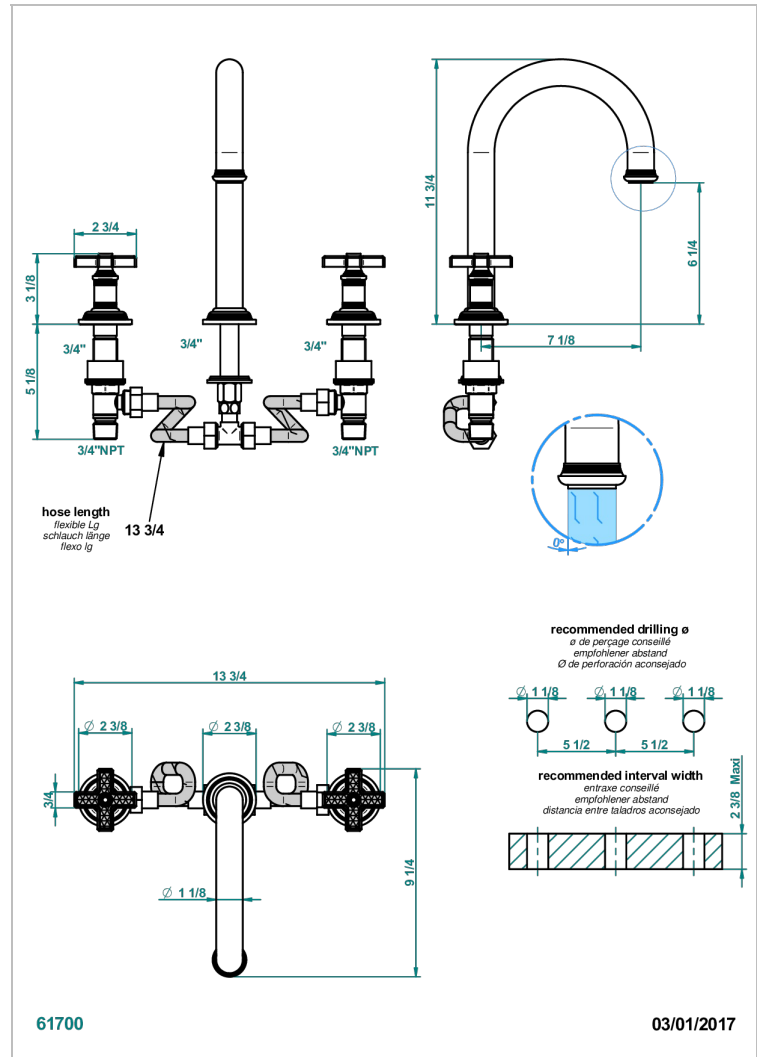

WEST COAST WITH GUILLOCHE DECOR

U9C-25SGHUS

Roman tub set, high spout with 3/4" valves

CHARACTERISTIC

- West coast with Guilloché decor
- Roman tub set, high spout with 3/4" valves

AVAILABLE FINITIONS

Black ceram - D30
Blush PVD - H62
Brass color PVD - H49
Brown bronze color PVD - F33
Chrome polished - A02
Copper antique matt, coated - H07