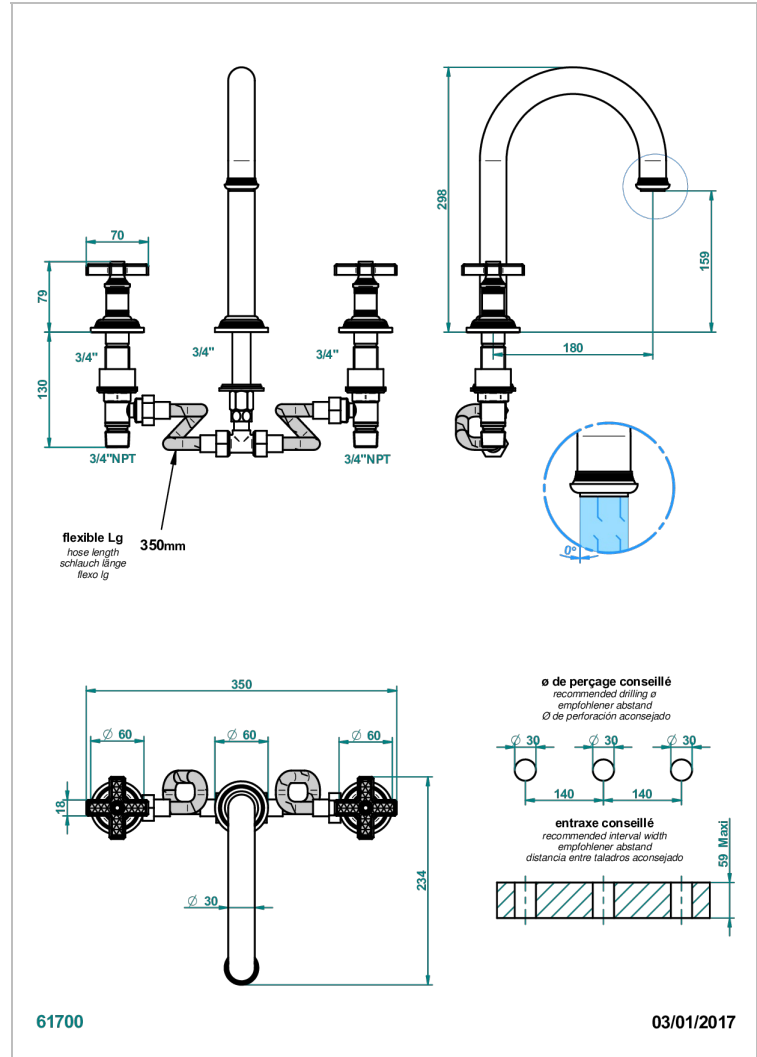

WEST COAST WITH GUILLOCHE DECOR

U9C-25SGH

Rim mounted 3-hole bath mixer, super goliath high spout

CHARACTERISTIC

- West coast with Guilloché decor
- Rim mounted 3-hole bath mixer, super goliath high spout