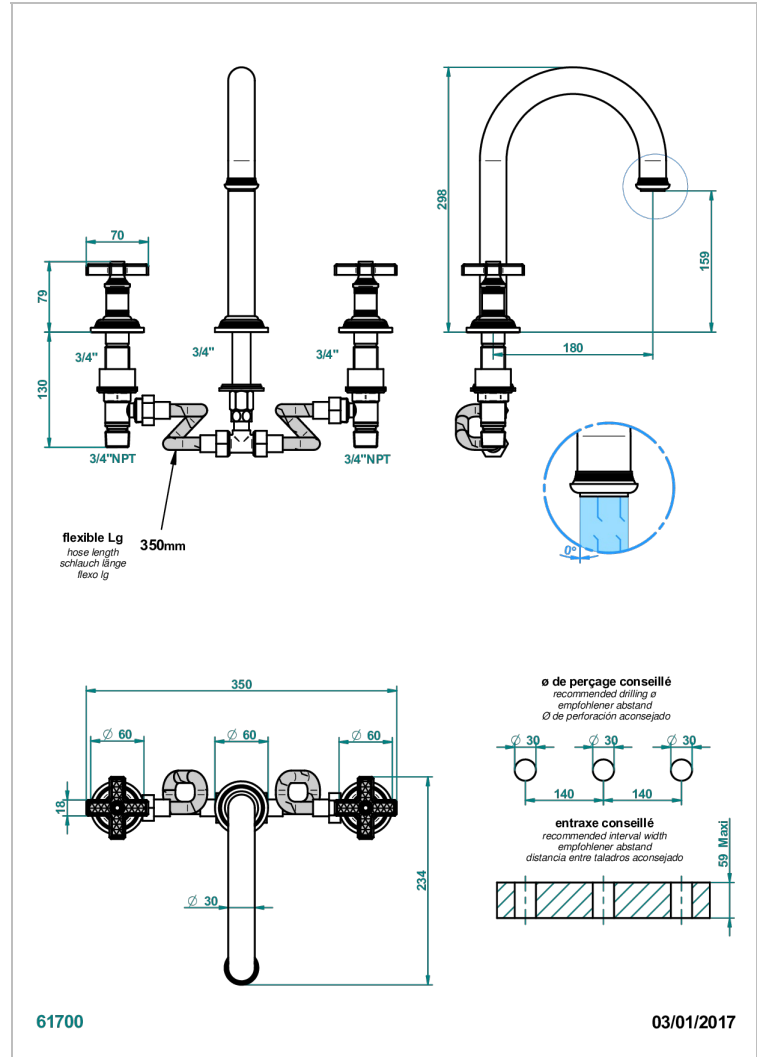

WEST COAST WITH GUILLOCHE DECOR

U9C-25SGH

超大喷嘴台式浴缸龙头，高款

特色

- West coast with Guilloché decor
- 超大喷嘴台式浴缸龙头，高款

可选饰面

Black ceram - D30
Blush PVD - H62
Graphite PVD - H64
Matt Umber PVD - H67
Matt blush PVD - H60
Matt graphite PVD - H65