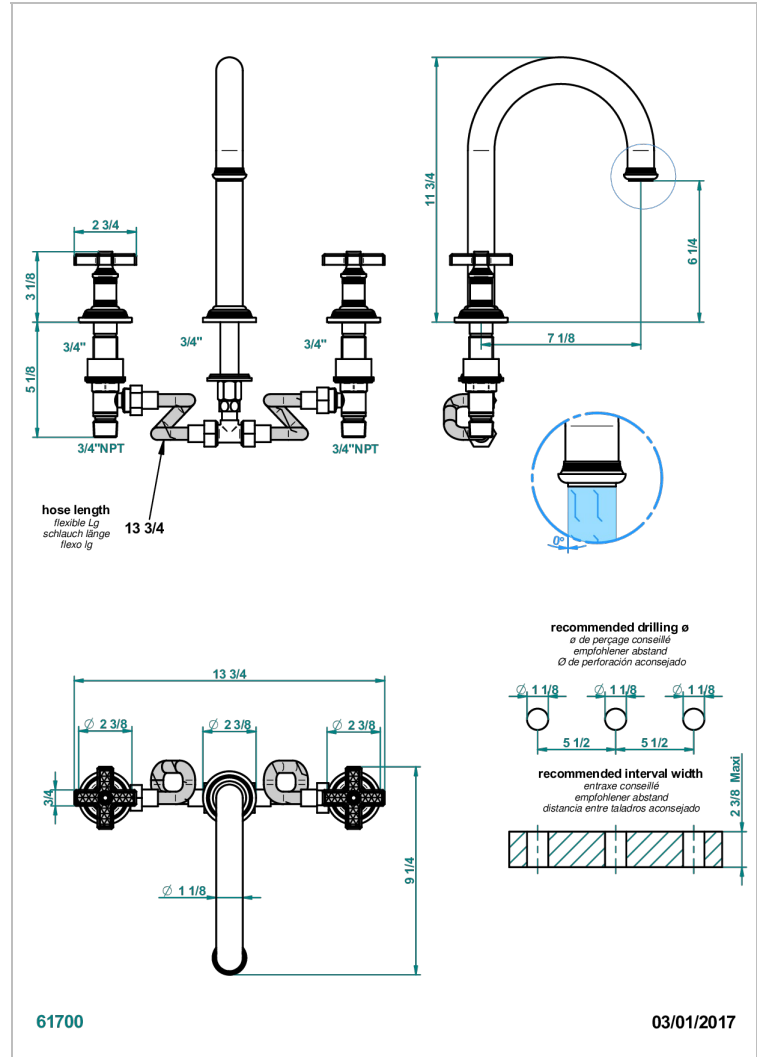

WEST COAST WITH GUILLOCHE DECOR

U9C-25SGH

Rim mounted 3-hole bath mixer, super goliath high spout

CHARACTERISTIC

- West coast with Guilloché decor
- Rim mounted 3-hole bath mixer, super goliath high spout