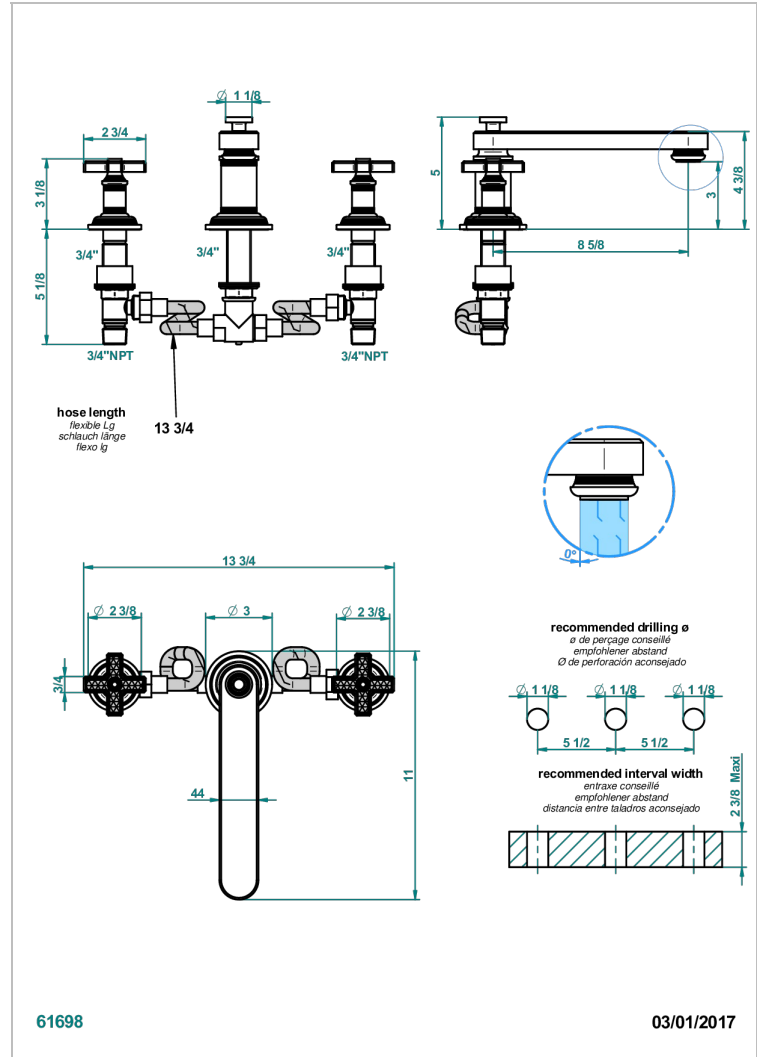

# WEST COAST WITH GUILLOCHE DECOR

U9C-25SGB

Rim mounted 3-hole bath mixer, super goliath low spout

## CHARACTERISTIC

- West coast with Guilloché decor
- Rim mounted 3-hole bath mixer, super goliath low spout