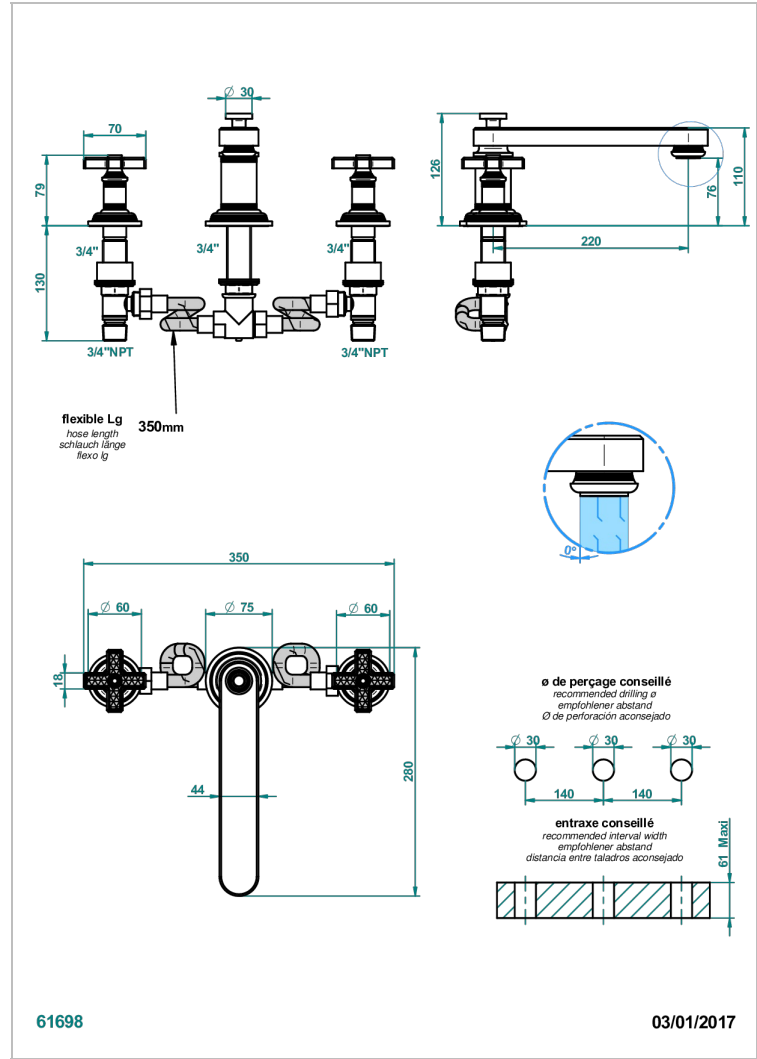

WEST COAST WITH GUILLOCHE DECOR

U9C-25SGB

Rim mounted 3-hole bath mixer, super goliath low spout

CHARACTERISTIC

- West coast with Guilloché decor
- Rim mounted 3-hole bath mixer, super goliath low spout

AVAILABLE FINITIONS