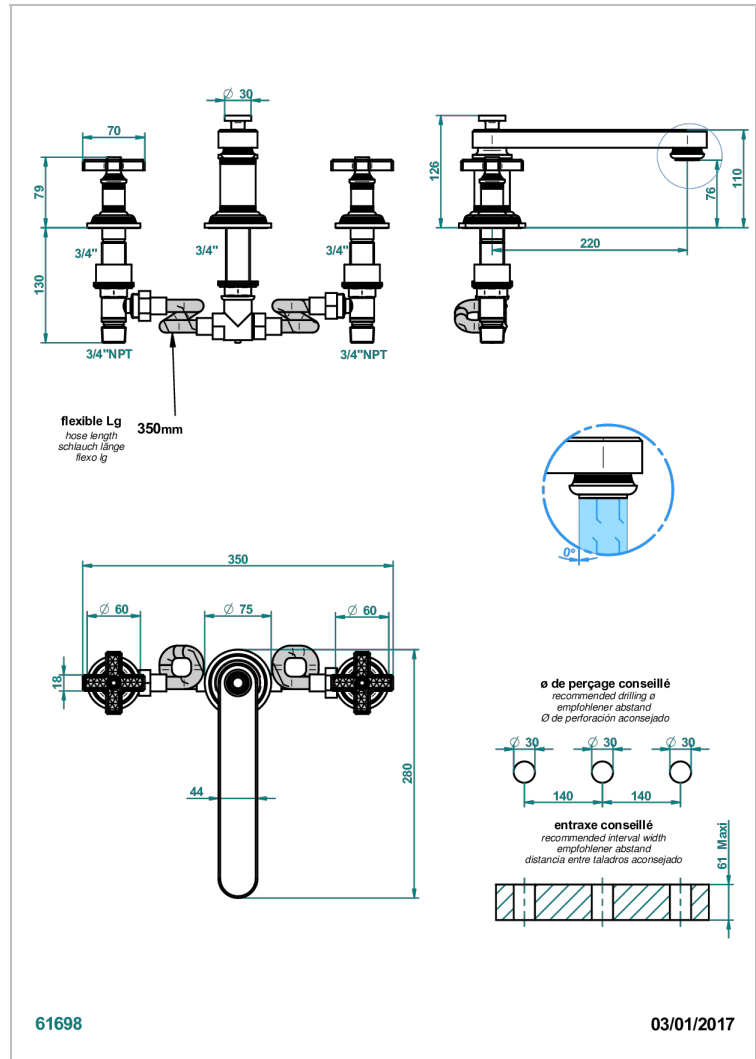

WEST COAST WITH GUILLOCHE DECOR

U9C-25SGB

超大喷嘴台式浴缸龙头，矮款

特色

- West coast with Guilloché decor
- 超大喷嘴台式浴缸龙头，矮款

可选饰面

Black ceram - D30
Blush PVD - H62
Graphite PVD - H64
Matt Umber PVD - H67
Matt blush PVD - H60
Matt graphite PVD - H65