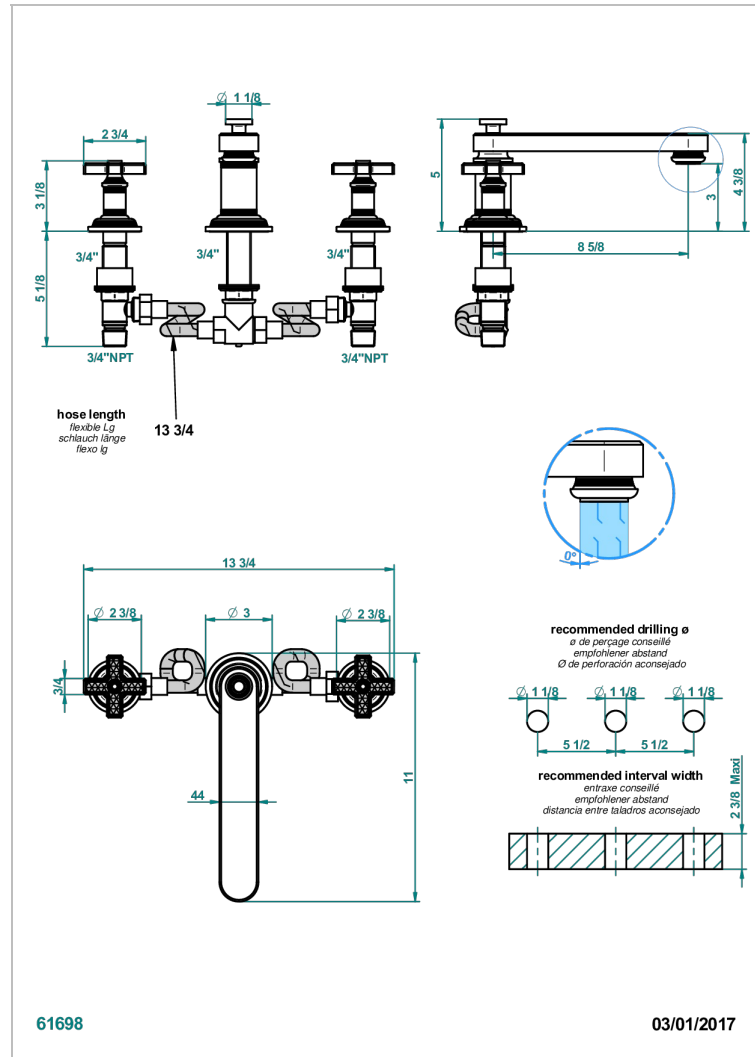

WEST COAST WITH GUILLOCHE DECOR

U9C-25SGB

Rim mounted 3-hole bath mixer, super goliath low spout

CHARACTERISTIC

- West coast with Guilloché decor
- Rim mounted 3-hole bath mixer, super goliath low spout

AVAILABLE FINITIONS