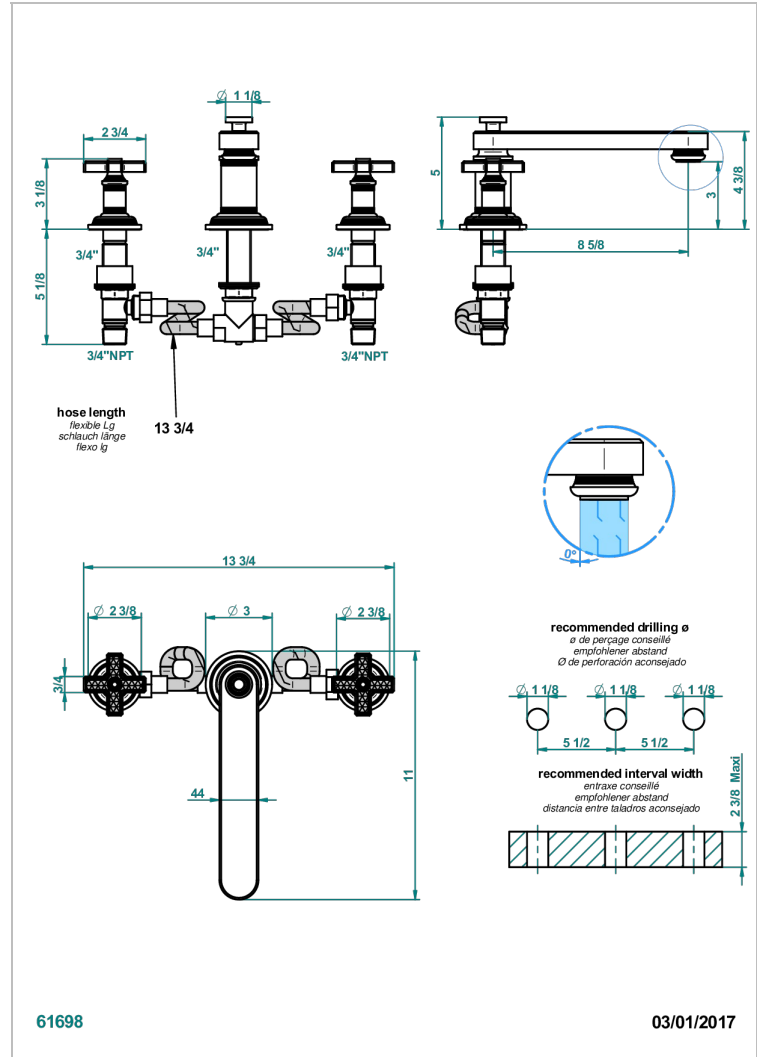

WEST COAST WITH GUILLOCHE DECOR

U9C-25SGB

超大喷嘴台式浴缸龙头，矮款

THG
PARIS

特色

- West coast with Guilloché decor
- 超大喷嘴台式浴缸龙头，矮款

可选饰面

Black ceram - D30
Blush PVD - H62
Graphite PVD - H64
Matt Umber PVD - H67
Matt blush PVD - H60
Matt graphite PVD - H65