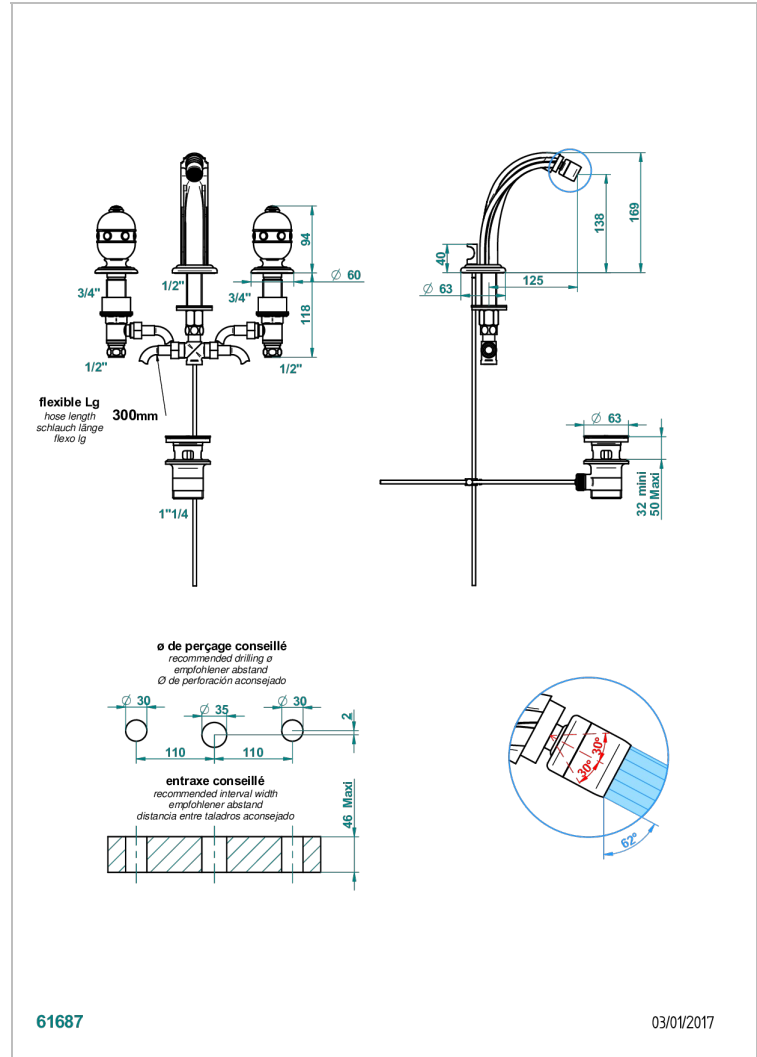

SULLY LAPIS LAZULI

A1W-209

3 HOLE BIDET MIXER, SWIVEL JET WITH WASTE

CHARACTERISTIC

- Sully Lapis Lazuli
- 3 HOLE BIDET MIXER, SWIVEL JET WITH WASTE

AVAILABLE FINITIONS

Antique nickel - H28
Black ceram - D30
Blush PVD - H62
Brass color PVD - H49
Brown bronze color PVD - F33
Gold color PVD - H52