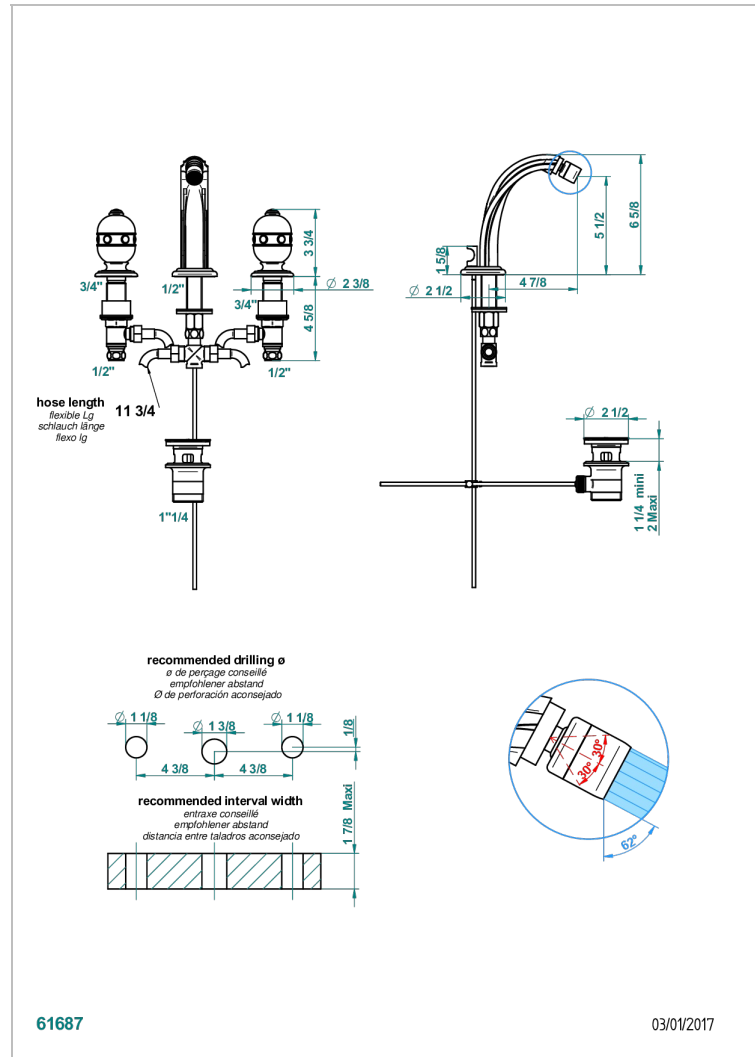

SULLY LAPIS LAZULI

A1W-209

3 HOLE BIDET MIXER, SWIVEL JET WITH WASTE

CHARACTERISTIC

- Sully Lapis Lazuli
- 3 HOLE BIDET MIXER, SWIVEL JET WITH WASTE

AVAILABLE FINITIONS

Antique nickel - H28
Black ceram - D30
Blush PVD - H62
Brass color PVD - H49
Brown bronze color PVD - F33
Gold color PVD - H52