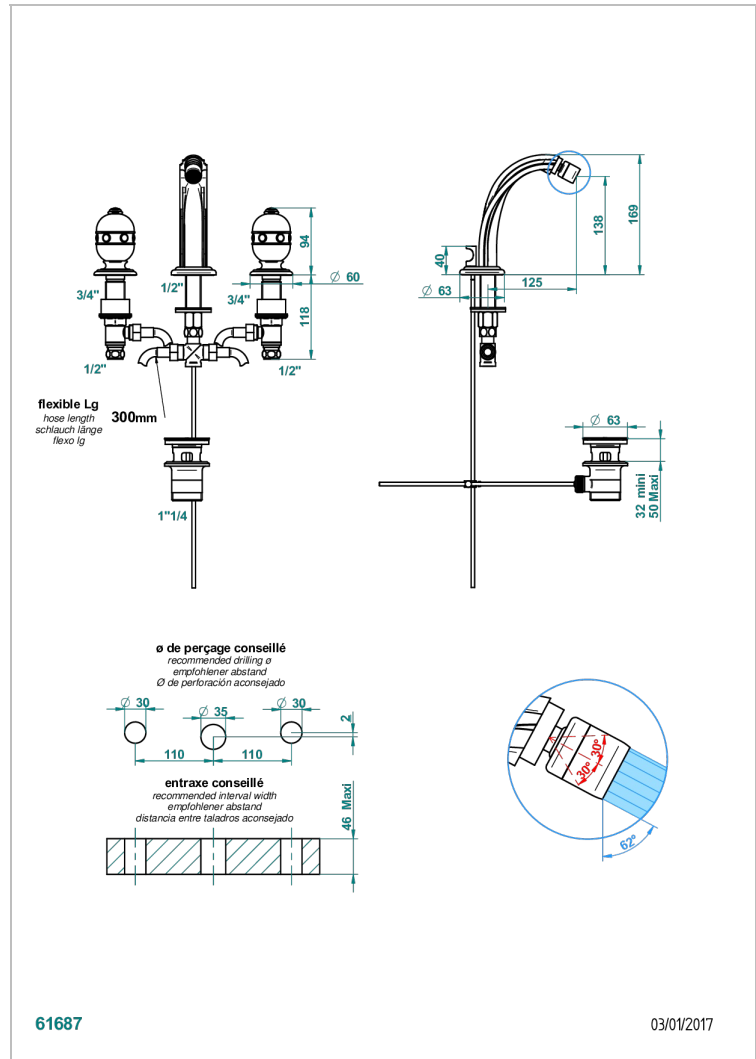

SULLY LAPIS LAZULI

A1W-209

3 HOLE BIDET MIXER, SWIVEL JET WITH WASTE

CHARACTERISTIC

- Sully Lapis Lazuli
- 3 HOLE BIDET MIXER, SWIVEL JET WITH WASTE

AVAILABLE FINITIONS

Antique nickel - H28
Black ceram - D30
Blush PVD - H62
Brass color PVD - H49
Brown bronze color PVD - F33
Gold color PVD - H52