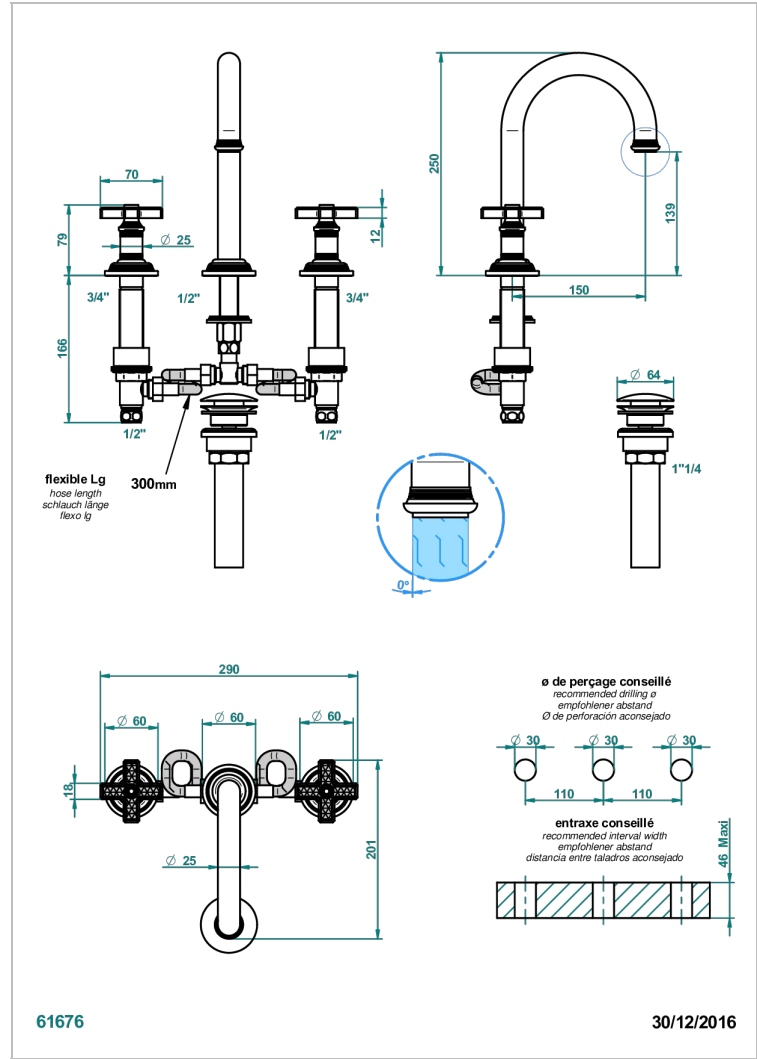

WEST COAST WITH GUILLOCHE DECOR

U9C-152M/US

Rim mounted 3-hole basin mixer with waste for marble, high spout

CARACTERÍSTICAS

- West coast with Guilloché decor
- Rim mounted 3-hole basin mixer with waste for marble, high spout