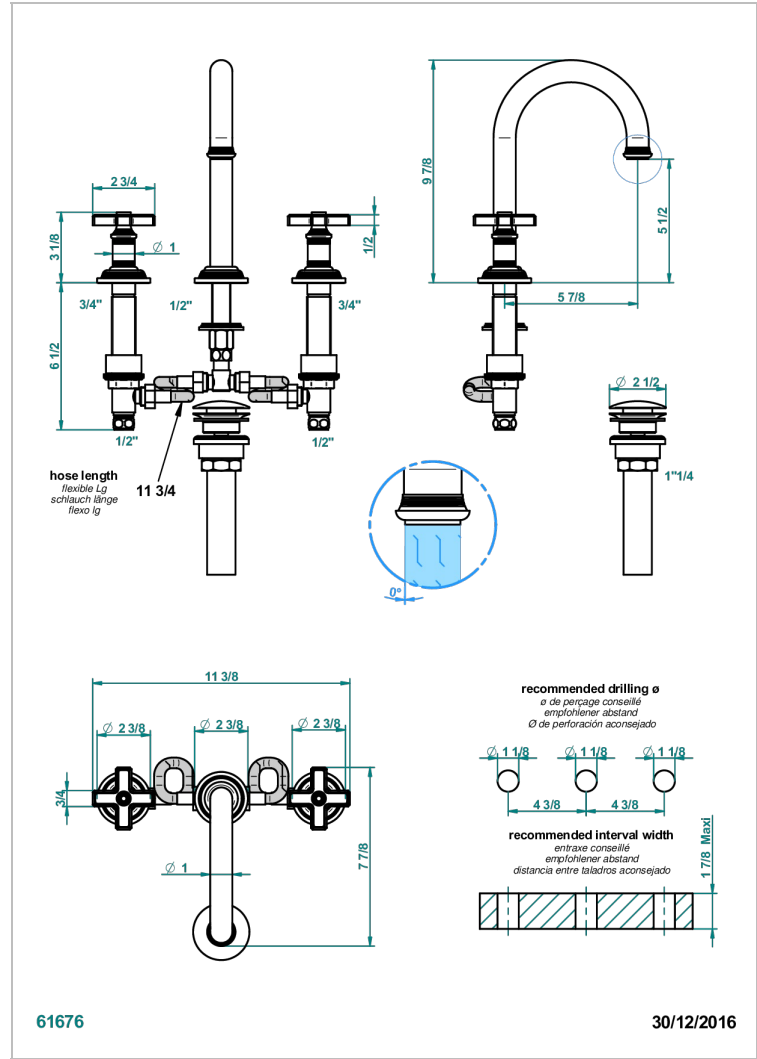

# WEST COAST WITH GUILLOCHE DECOR

U9C-152M/US

Rim mounted 3-hole basin mixer with waste for marble, high spout

THG<sup>®</sup>  
PARIS

## CARACTERÍSTICAS

- West coast with Guilloché decor
- Rim mounted 3-hole basin mixer with waste for marble, high spout