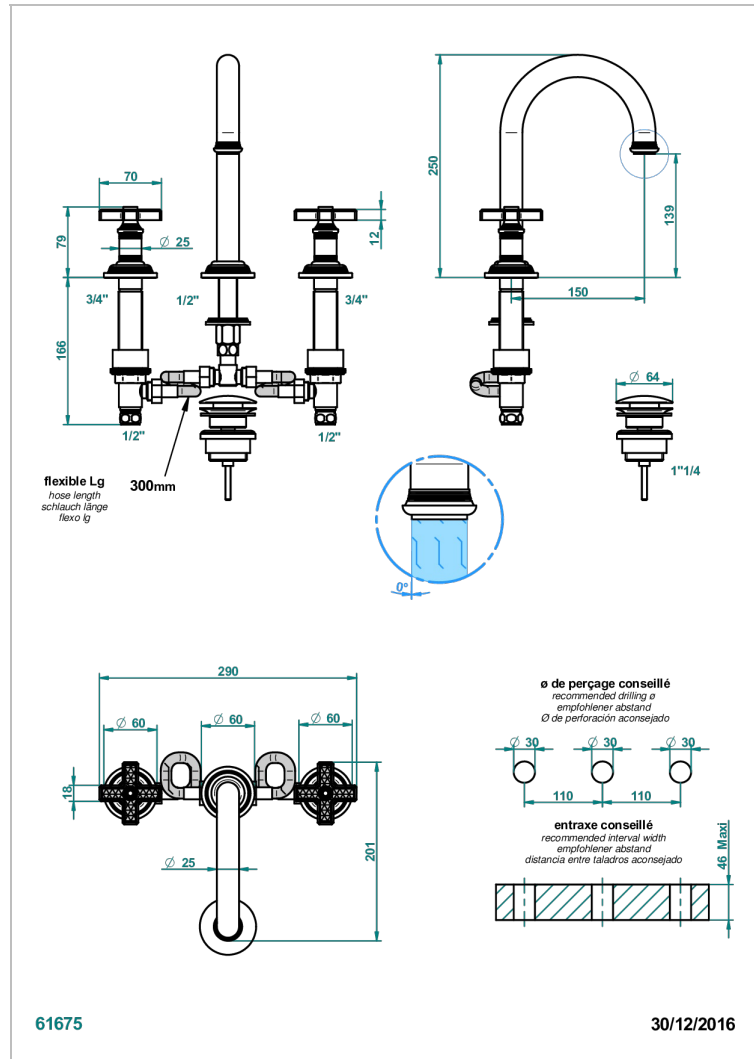

WEST COAST WITH GUILLOCHE DECOR

U9C-152M

Rim mounted 3-hole basin mixer with waste, for marble high spout

CHARACTERISTIC

- ACS : 18ACCLY393
- NF : NF EN 200 - IA - Chrome
- SVGW-SSIGE : 1901-6813

STANDARDS