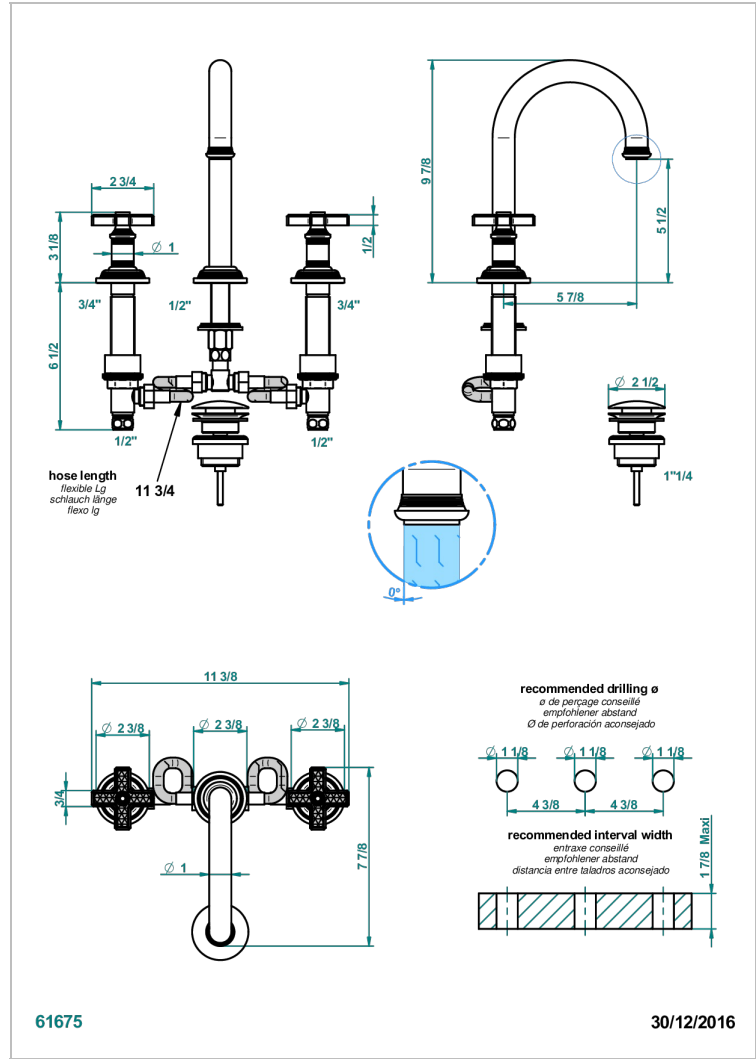

WEST COAST WITH GUILLOCHE DECOR

U9C-152M

THG[®]
PARIS

Rim mounted 3-hole basin mixer with waste, for marble high spout

CHARACTERISTIC

- ACS : 18ACCLY393
- NF : NF EN 200 - IA - Chrome
- SVGW-SSIGE : 1901-6813

STANDARDS

AVAILABLE FINITIONS

Antique nickel - H28
Black ceram - D30
Blush PVD - H62
Brass color PVD - H49
Brown bronze color PVD - F33
Gold color PVD - H52

Graphite PVD - H64
Lacquered light bronze - D01
Matt Umber PVD - H67
Matt blush PVD - H60
Matt brass color PVD - H50
Matt brown bronze color PVD - F34