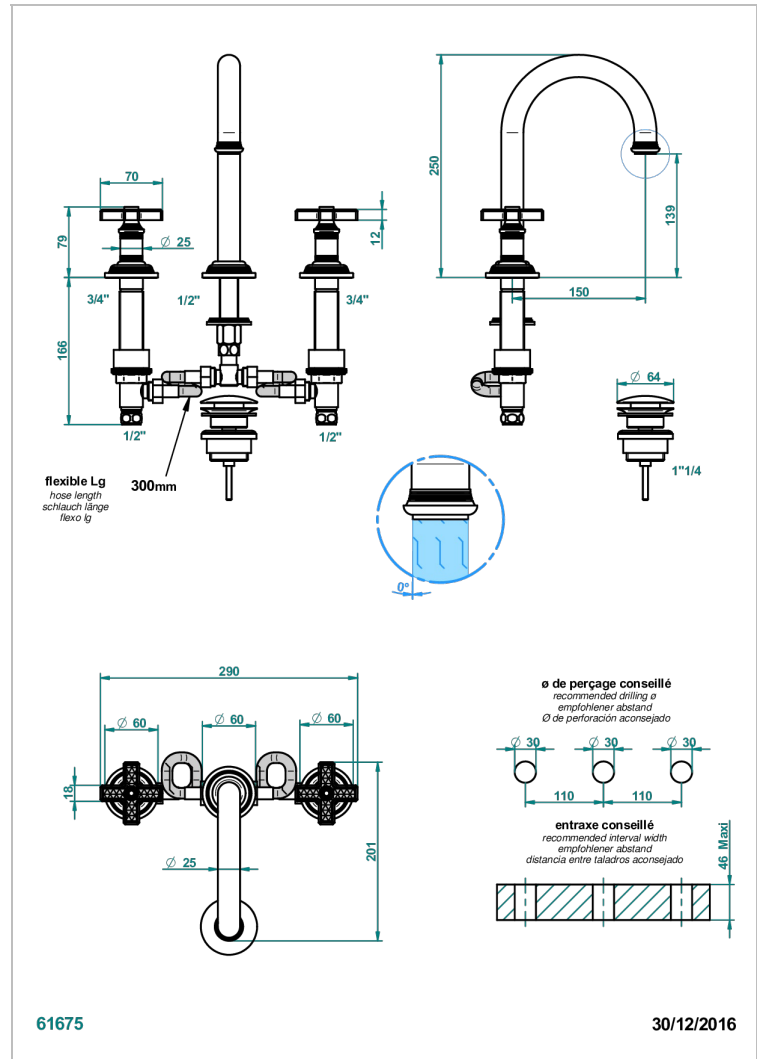

WEST COAST WITH GUILLOCHE DECOR

U9C-152M

Rim mounted 3-hole basin mixer with waste, for marble high spout

CHARACTERISTIC

- ACS : 18ACCLY393
- NF : NF EN 200 - IA - Chrome
- SVGW-SSIGE : 1901-6813

STANDARDS