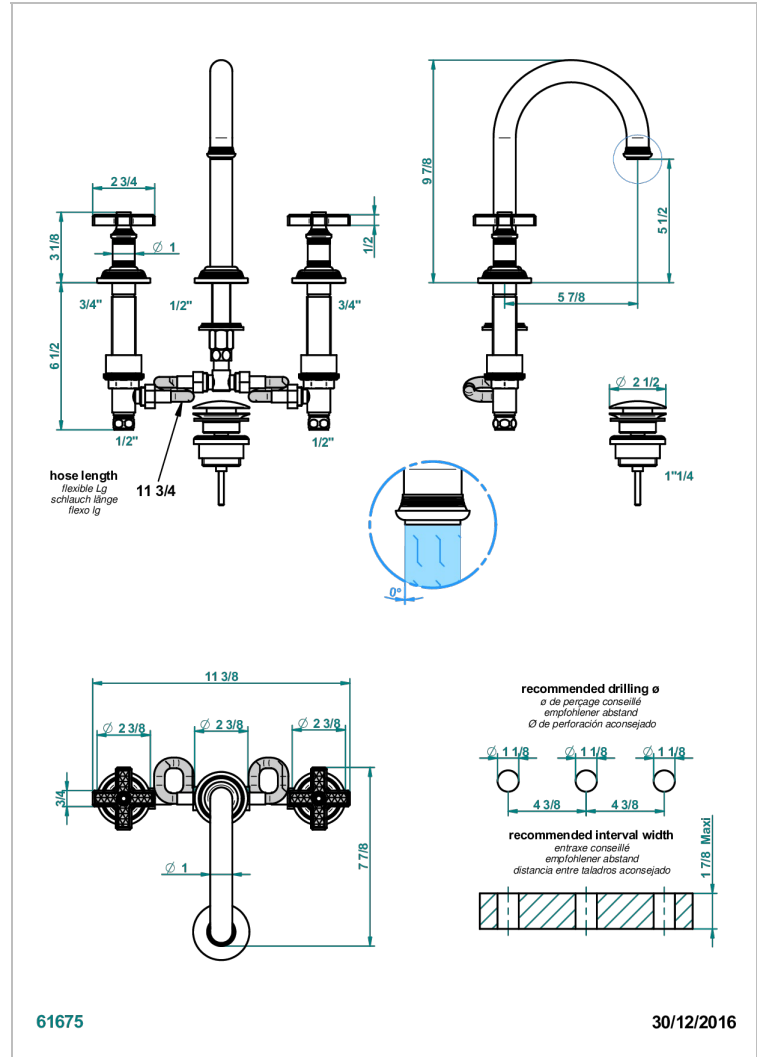

WEST COAST WITH GUILLOCHE DECOR

U9C-152M

Rim mounted 3-hole basin mixer with waste, for marble high spout

THG[®]
PARIS

CHARACTERISTIC

- ACS : 18ACCLY393
- NF : NF EN 200 - IA - Chrome
- SVGW-SSIGE : 1901-6813

STANDARDS

AVAILABLE FINITIONS

Antique nickel - H28
Black ceram - D30
Blush PVD - H62
Brass color PVD - H49
Brown bronze color PVD - F33
Gold color PVD - H52

Graphite PVD - H64
Lacquered light bronze - D01
Matt Umber PVD - H67
Matt blush PVD - H60
Matt brass color PVD - H50
Matt brown bronze color PVD - F34