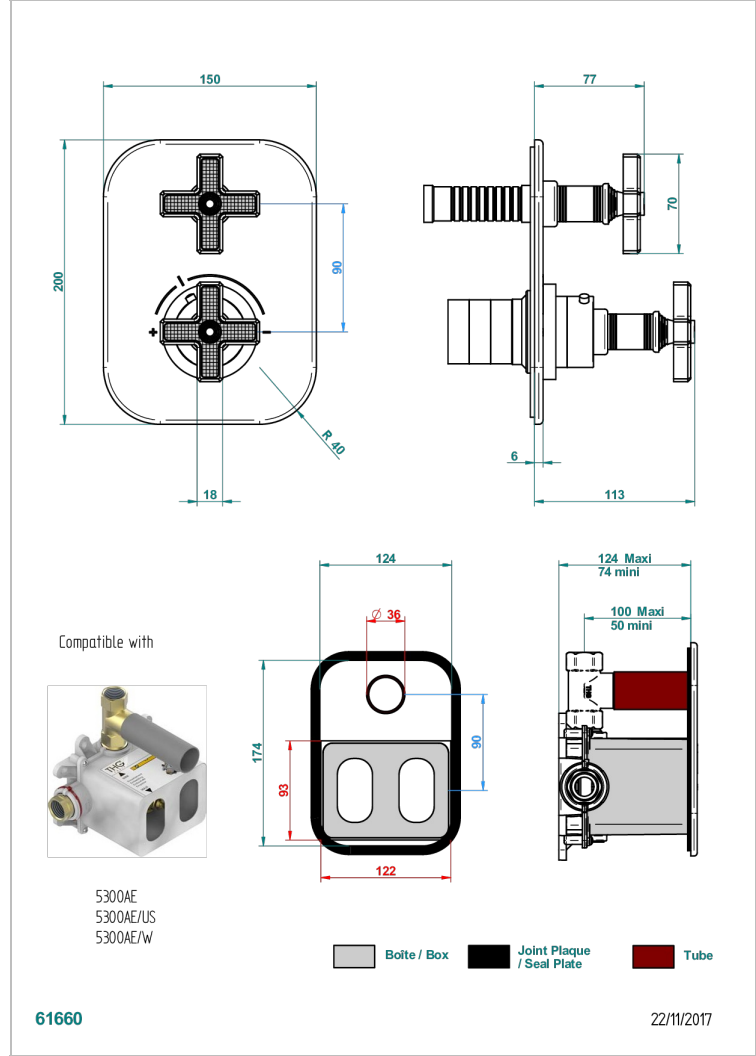

WEST COAST WITH GUILLOCHE DECOR

U9C-5300BE

Trim for THG thermostat 1 volume control, rough part supplied with fixing box ref.5 300AE/US

THG
PARIS

CHARACTERISTIC

- Built-in thermostatic cover for 5300AE - 5300AE/W - 5300AE/US with 1 no. 3/4" output
- Requires concealed thermostat réf 5300AE - 5300AE/W - 5300AE/US
- For shower 1 function
- Temperature control knob with security stop at 38°C
- Solid brass plate and knob
- ASME : ASME A112.18.1-2011/CSA B125.1-11
- DVGW : DW-6512CQ0608

STANDARDS

RELATED SKU'S

- Ref. G00-5300AE/US 3/4" THG thermostat, 60 l/mn with wax cartridge, with valve delivered, with a built-in box, no trim
- Ref. G00-5100G Reinforced stop ring for THG thermostatic with fixing set