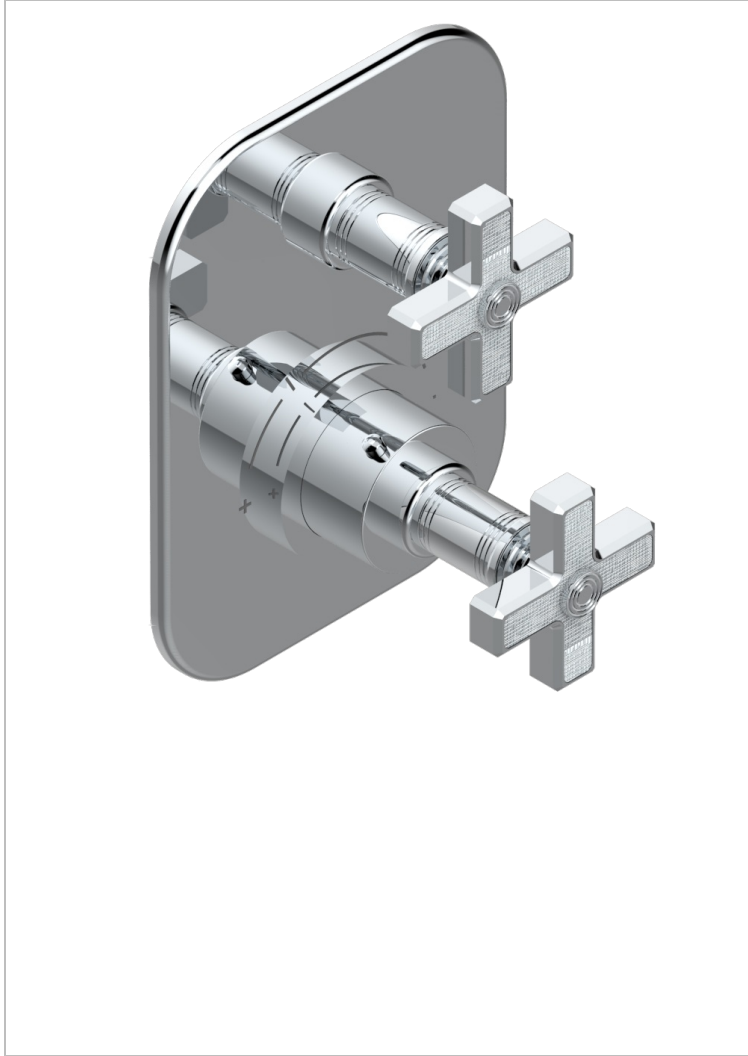

WEST COAST WITH GUILLOCHE DECOR

U9C-5300BE

Trim for THG thermostat 1 volume control, rough part supplied with fixing box ref.5 300AE/US

THG
PARIS

CHARACTERISTIC

- Built-in thermostatic cover for 5300AE - 5300AE/W - 5300AE/US with 1 no. 3/4" output
- Requires concealed thermostat réf 5300AE - 5300AE/W - 5300AE/US
- For shower 1 function
- Temperature control knob with security stop at 38°C
- Solid brass plate and knob
- ASME : ASME A112.18.1-2011/CSA B125.1-11
- DVGW : DW-6512CQ0608

STANDARDS

RELATED SKU'S

- Ref. G00-5300AE/US 3/4" THG thermostat, 60 l/mn with wax cartridge, with valve delivered, with a built-in box, no trim
- Ref. G00-5100G Reinforced stop ring for THG thermostatic with fixing set