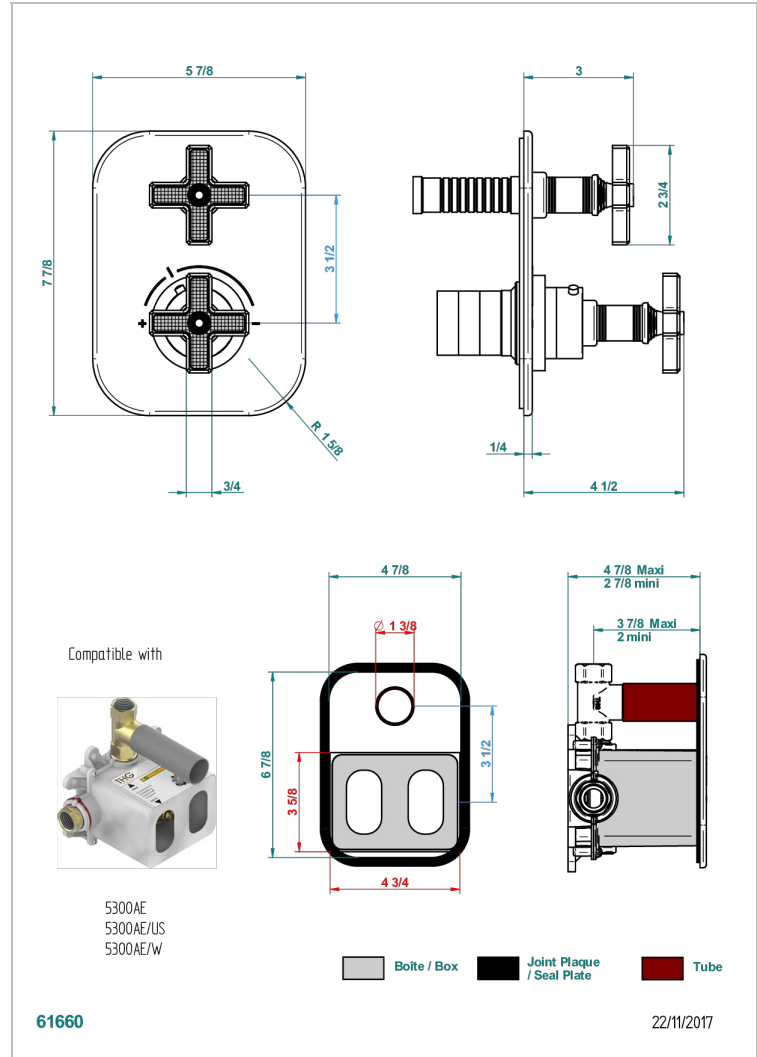

# WEST COAST WITH GUILLOCHE DECOR

U9C-5300BE

Trim for THG thermostat 1 volume control, rough part supplied with fixing box ref.5 300AE/US

THG  
PARIS

## CHARACTERISTIC

- Built-in thermostatic cover for 5300AE - 5300AE/W - 5300AE/US with 1 no.  $3/4$ " output
- Requires concealed thermostat réf 5300AE - 5300AE/W - 5300AE/US
- For shower 1 function
- Temperature control knob with security stop at  $38^{\circ}\text{C}$
- Solid brass plate and knob
- ASME : ASME A112.18.1-2011/CSA B125.1-11
- DVGW : DW-6512CQ0608

## RELATED SKU'S

- Ref. G00-5300AE/US  $3/4$ " THG thermostat, 60 l/mn with wax cartridge, with valve delivered, with a built-in box, no trim
- Ref. G00-5100G Reinforced stop ring for THG thermostatic with fixing set