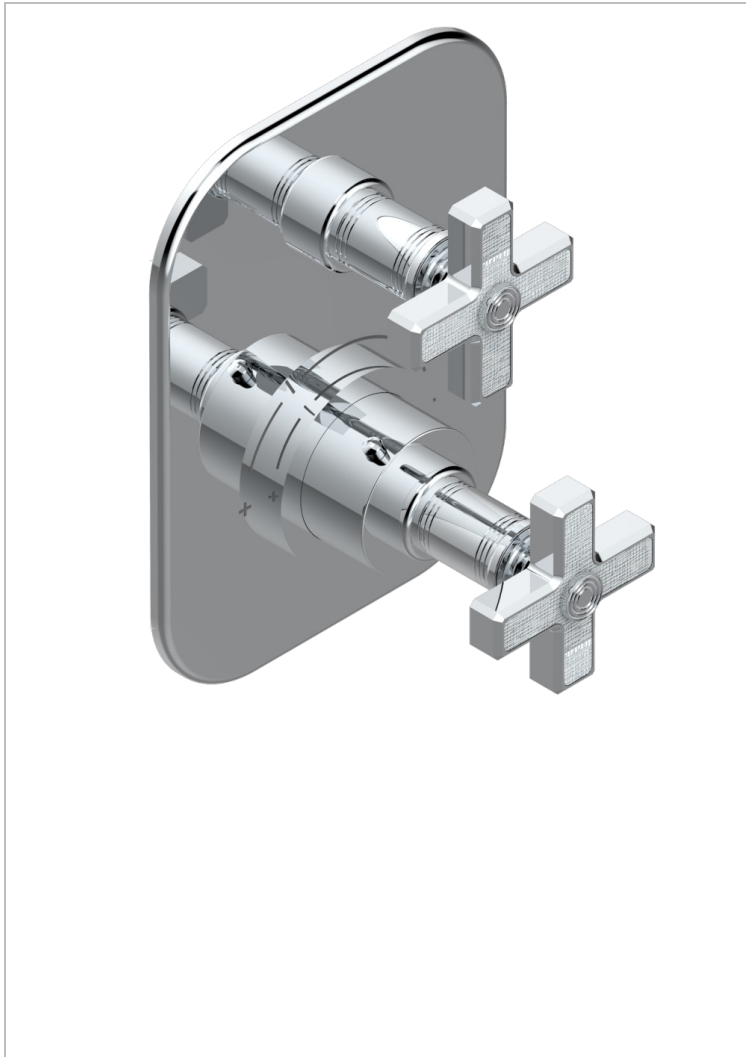

# WEST COAST WITH GUILLOCHE DECOR

U9C-5300BE

Trim for THG thermostat 1 volume control, rough part supplied with fixing box ref.5 300AE/US

THG  
PARIS

## CHARACTERISTIC

- Built-in thermostatic cover for 5300AE - 5300AE/W - 5300AE/US with 1 no.  $3/4$ " output
- Requires concealed thermostat réf 5300AE - 5300AE/W - 5300AE/US
- For shower 1 function
- Temperature control knob with security stop at  $38^{\circ}\text{C}$
- Solid brass plate and knob
- ASME : ASME A112.18.1-2011/CSA B125.1-11
- DVGW : DW-6512CQ0608

## RELATED SKU'S

- Ref. G00-5300AE/US  $3/4$ " THG thermostat, 60 l/mn with wax cartridge, with valve delivered, with a built-in box, no trim
- Ref. G00-5100G Reinforced stop ring for THG thermostatic with fixing set