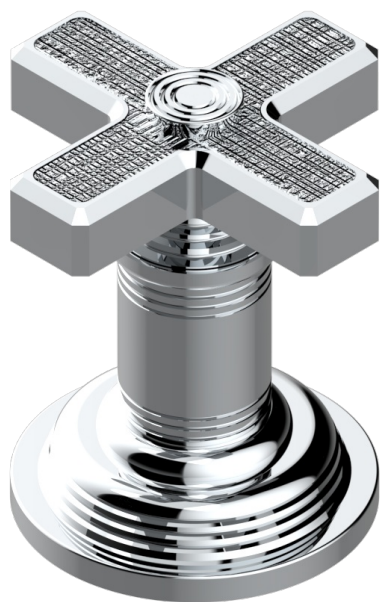

WEST COAST WITH GUILLOCHE DECOR

U9C-50/4/VG

Rim mounted 4 way diverter : 2 inlets and 2 outlets

CHARACTERISTIC

- West coast with Guilloché decor
- Rim mounted 4 way diverter : 2 inlets and 2 outlets

AVAILABLE FINITIONS

Antique nickel - H28
Black ceram - D30
Blush PVD - H62
Brass color PVD - H49
Brown bronze color PVD - F33
Gold color PVD - H52

Graphite PVD - H64
Lacquered light bronze - D01
Matt Umber PVD - H67
Matt blush PVD - H60
Matt brass color PVD - H50
Matt brown bronze color PVD - F34

Matt chrome - C02
Matt gold - F07
Matt gold color PVD - H53
Matt graphite PVD - H65
Matt nickel (color finish) - C01
Matt nickel color PVD - H56

Natural smoked Brass - A13
Nickel color PVD - H55
Polished chrome (color finish) - A02
Polished chrome with gold inlay - GA1
Polished gold (color finish) - F01
Polished nickel - B01