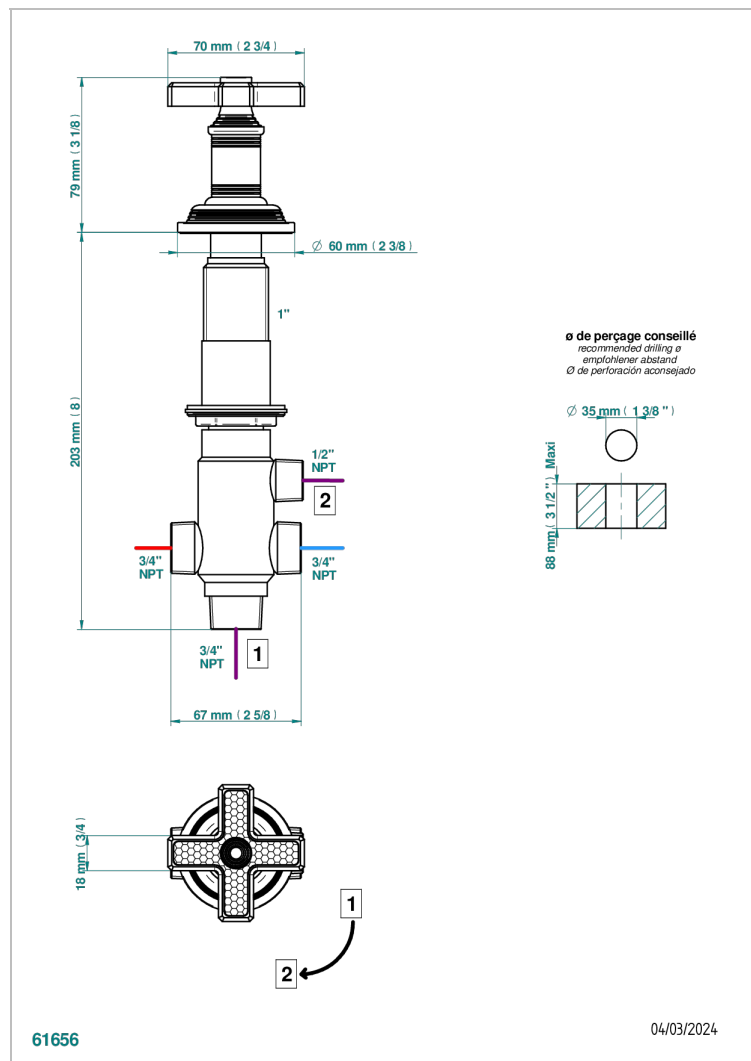

WEST COAST WITH GUILLOCHE DECOR

U9C-50/4/VG

Rim mounted 4 way diverter : 2 inlets and 2 outlets

CHARACTERISTIC

- West coast with Guilloché decor
- Rim mounted 4 way diverter : 2 inlets and 2 outlets

AVAILABLE FINITIONS