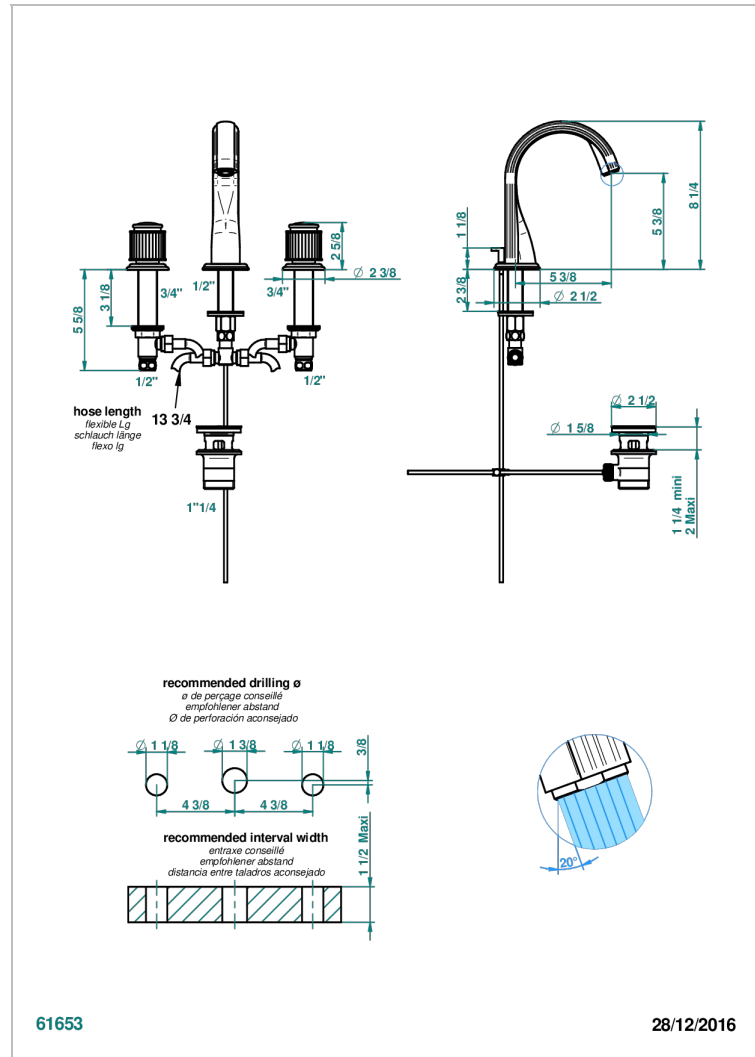

JAIPUR BLACK ONYX

A9C-151M/W

Rim mounted 3-hole basin mixer with waste for marble - WRAS approved

CHARACTERISTIC

- WRAS : 1909342

STANDARDS

AVAILABLE FINITIONS

Antique nickel - H28
Black ceram - D30
Blush PVD - H62
Brass color PVD - H49
Brown bronze color PVD - F33
Gold color PVD - H52

Nickel color PVD - H55
Polished chrome (color finish) - A02
Polished chrome / Polished gold (color finish) - G02
Polished gold (color finish) - F01
Polished nickel - B01
Soft gold - F30

Soft matt gold - F31
Umber PVD - H66
Varnished matt antique red copper (color finish) - H07