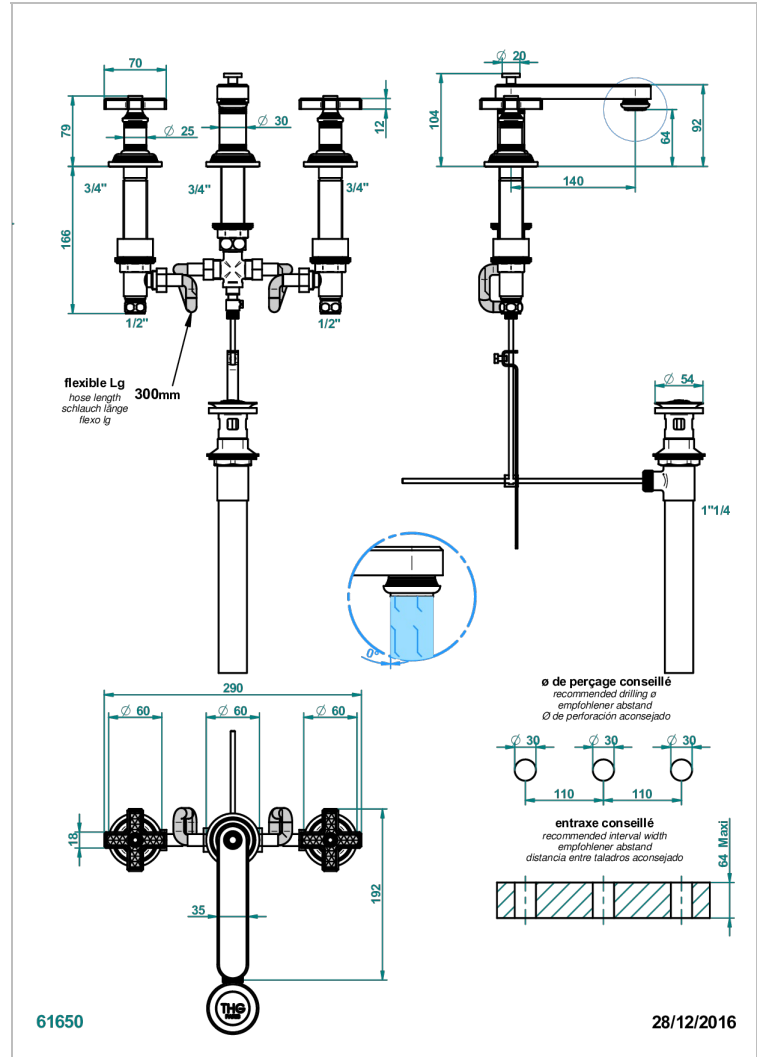

WEST COAST WITH GUILLOCHE DECOR

U9C-151M/US

THG[®]
PARIS

Rim mounted 3-hole basin mixer with waste for marble

CARACTERÍSTICAS

- West coast with Guilloché decor
- Rim mounted 3-hole basin mixer with waste for marble