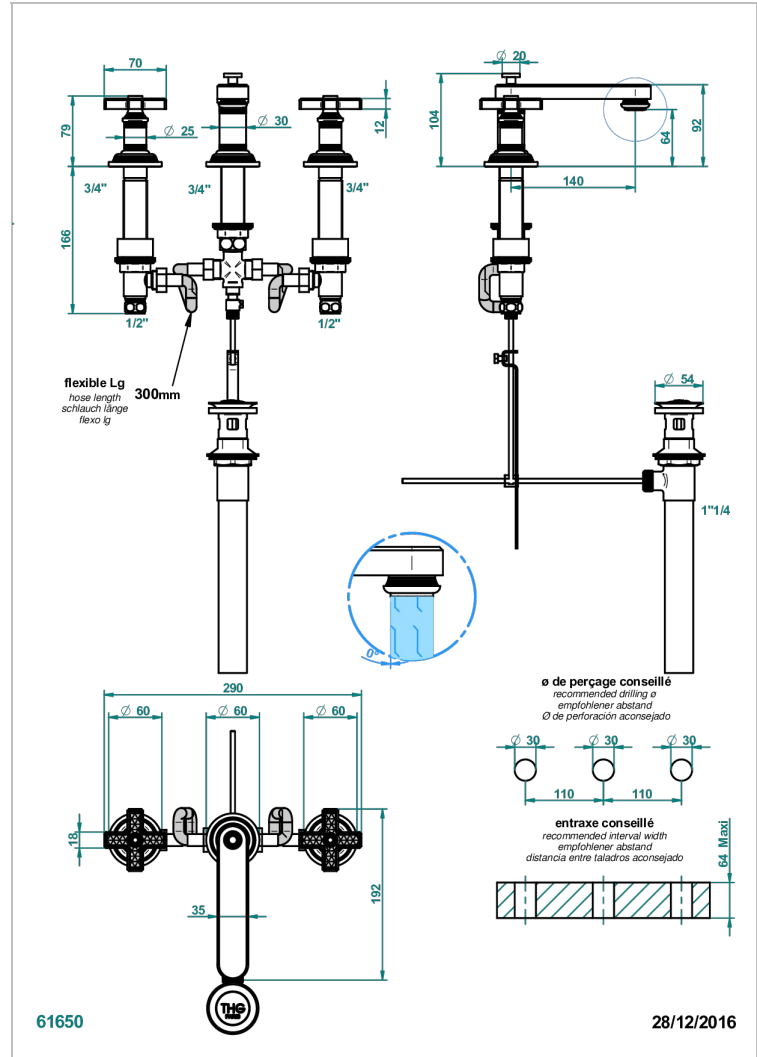

# WEST COAST WITH GUILLOCHE DECOR

U9C-151M/US

Widespread lavatory set with drain for 1 1/4" + countertop

## CHARACTERISTIC

- West coast with Guilloché decor
- Widespread lavatory set with drain for 1 1/4" + countertop