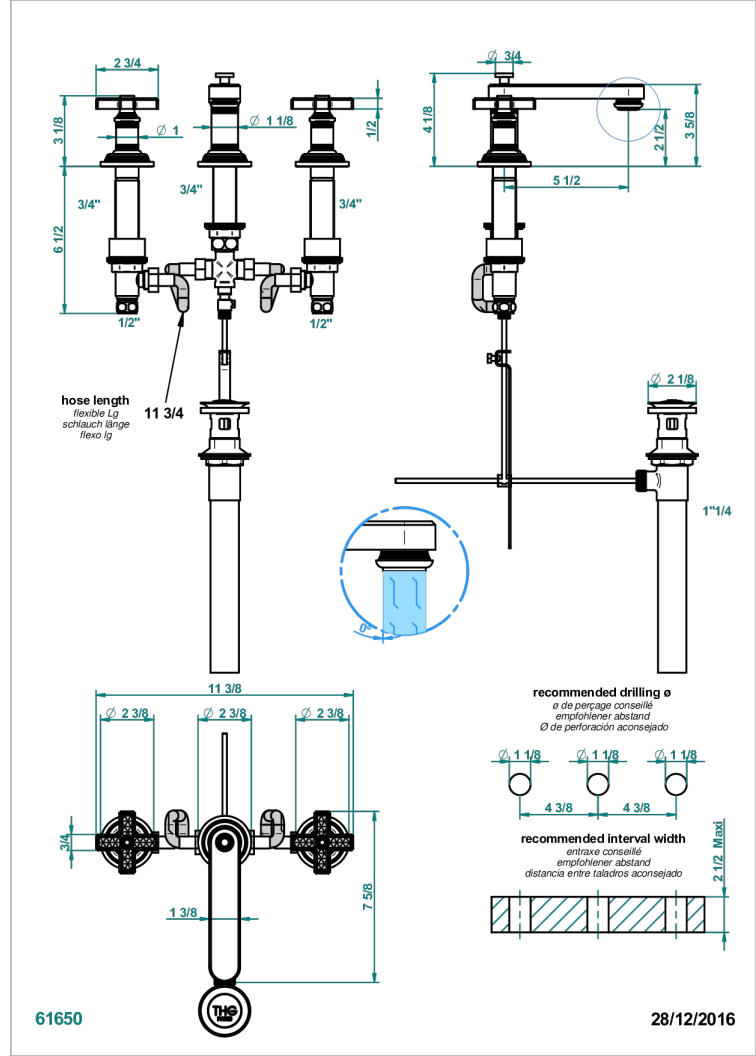

WEST COAST WITH GUILLOCHE DECOR

U9C-151M/US

Rim mounted 3-hole basin mixer with waste for marble

CARACTERÍSTICAS

- West coast with Guilloché decor
- Rim mounted 3-hole basin mixer with waste for marble

ACABADOS DISPONIBLES