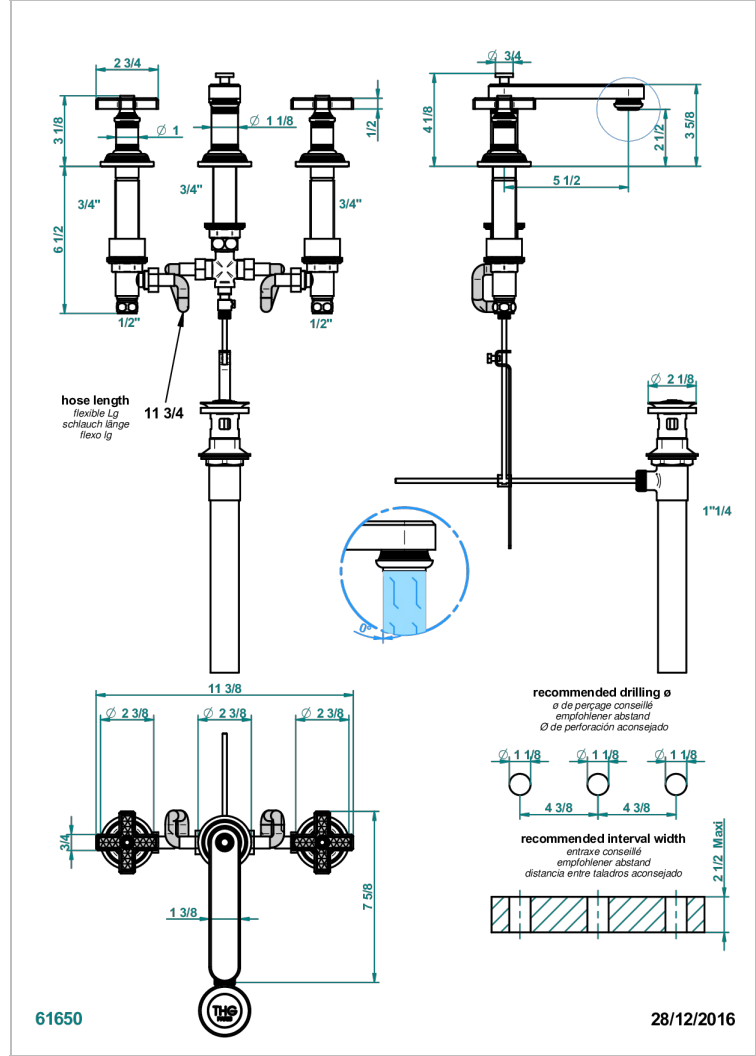

WEST COAST WITH GUILLOCHE DECOR

U9C-151M/US

Widespread lavatory set with drain for 1 1/4" + countertop

CHARACTERISTIC

- West coast with Guilloché decor
- Widespread lavatory set with drain for 1 1/4" + countertop