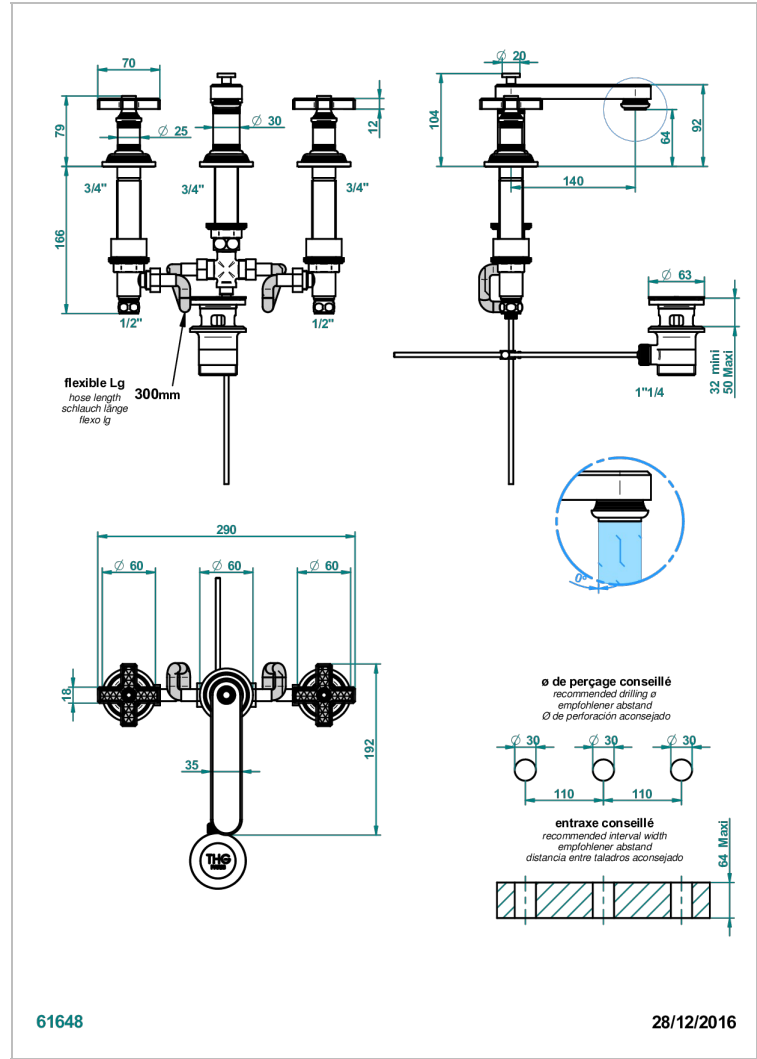

# WEST COAST WITH GUILLOCHE DECOR

U9C-151M

Rim mounted 3-hole basin mixer with waste for marble

## CHARACTERISTIC

- ACS : 18ACCLY393
- NF : NF EN 200 - IA - Chrome
- SVGW-SSIGE : 1901-6813