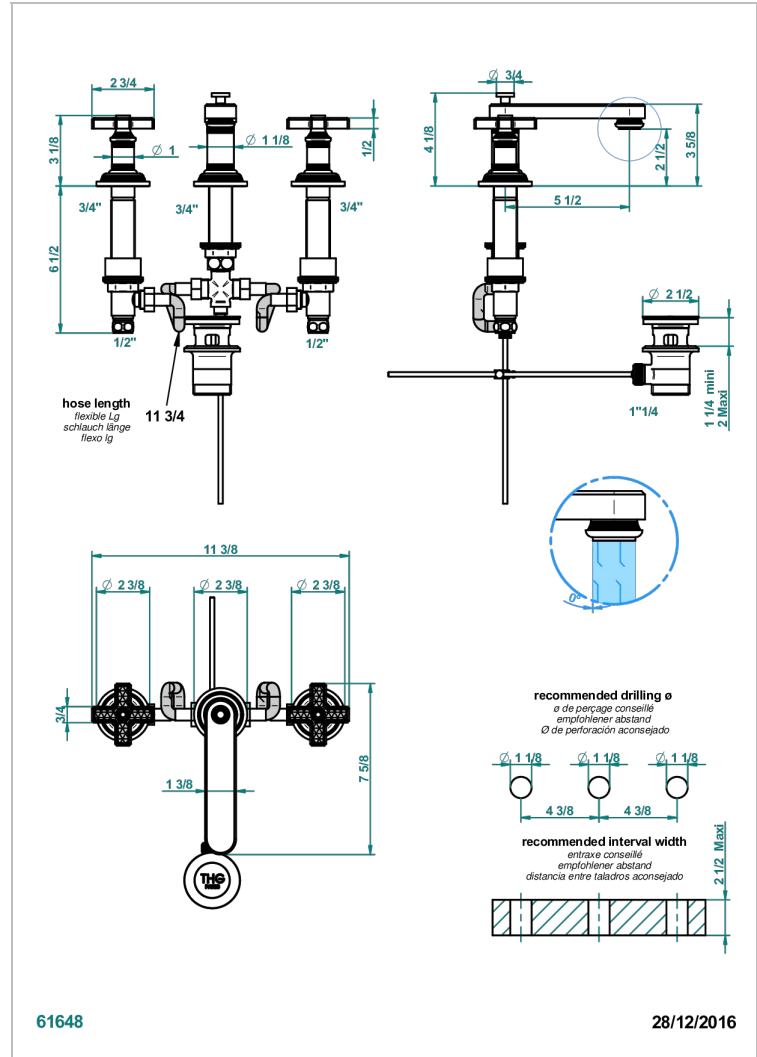

# WEST COAST WITH GUILLOCHE DECOR

U9C-151M

Rim mounted 3-hole basin mixer with waste for marble

## CHARACTERISTIC

- ACS : 18ACCLY393
- NF : NF EN 200 - IA - Chrome
- SVGW-SSIGE : 1901-6813