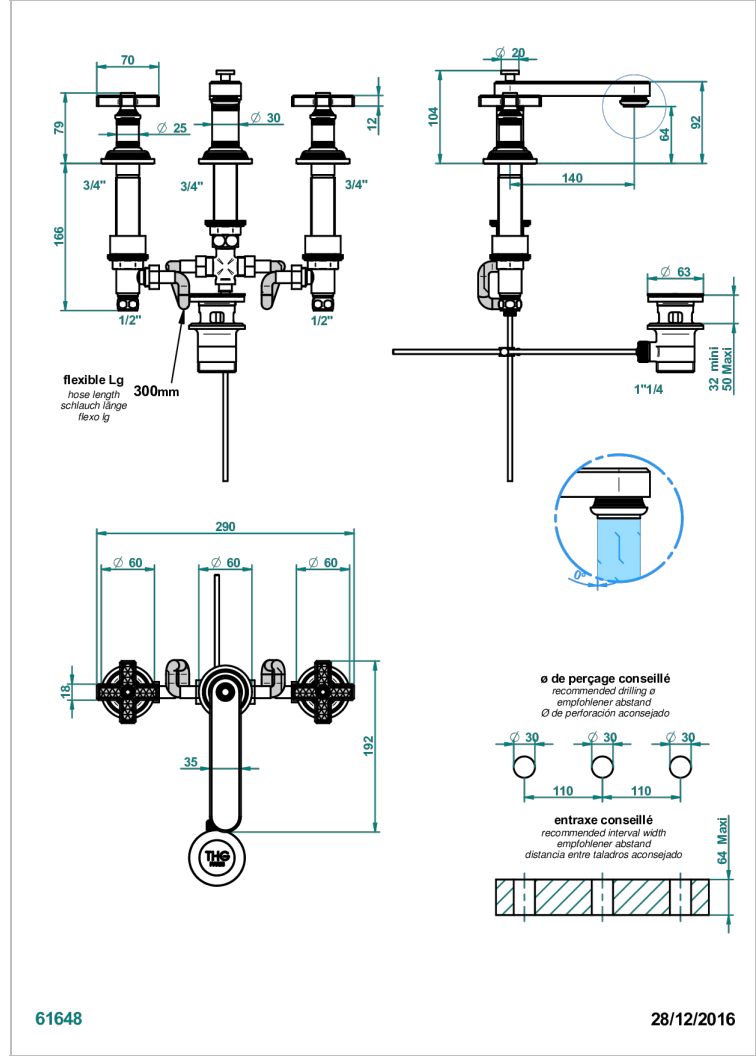

WEST COAST WITH GUILLOCHE DECOR

U9C-151M

Rim mounted 3-hole basin mixer with waste for marble

CHARACTERISTIC

- ACS : 18ACCLY393
- NF : NF EN 200 - IA - Chrome
- SVGW-SSIGE : 1901-6813

STANDARDS

AVAILABLE FINITIONS