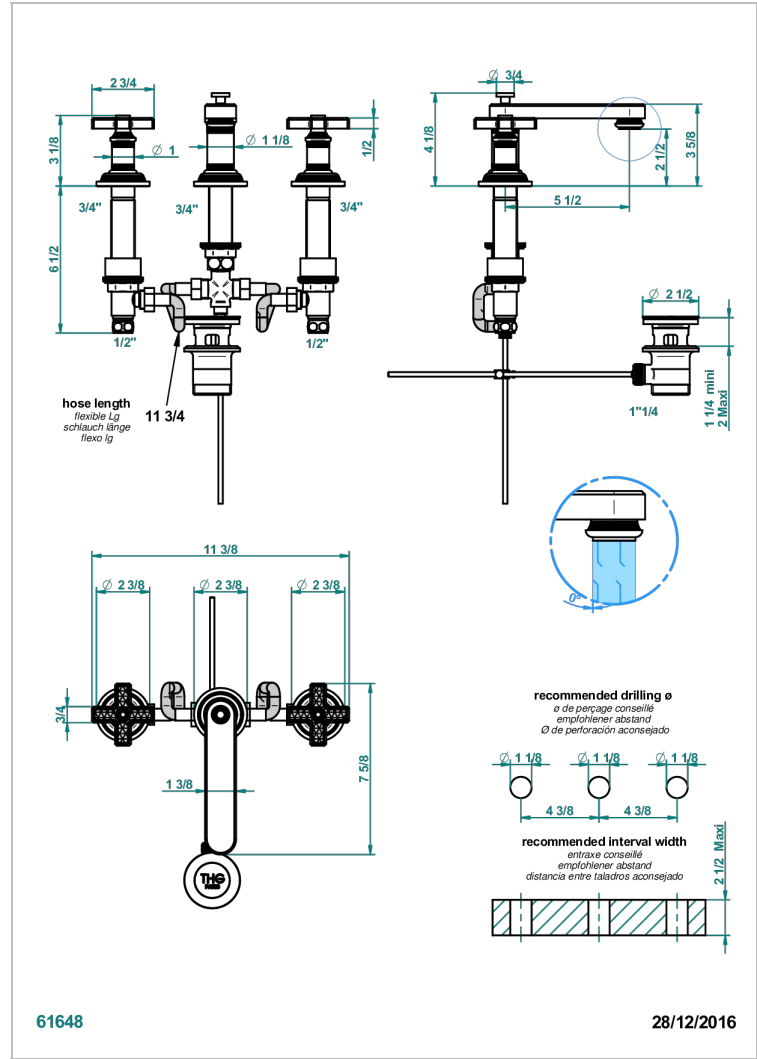

WEST COAST WITH GUILLOCHE DECOR

U9C-151M

Rim mounted 3-hole basin mixer with waste for marble

CHARACTERISTIC

- ACS : 18ACCLY393
- NF : NF EN 200 - IA - Chrome
- SVGW-SSIGE : 1901-6813

STANDARDS

AVAILABLE FINITIONS