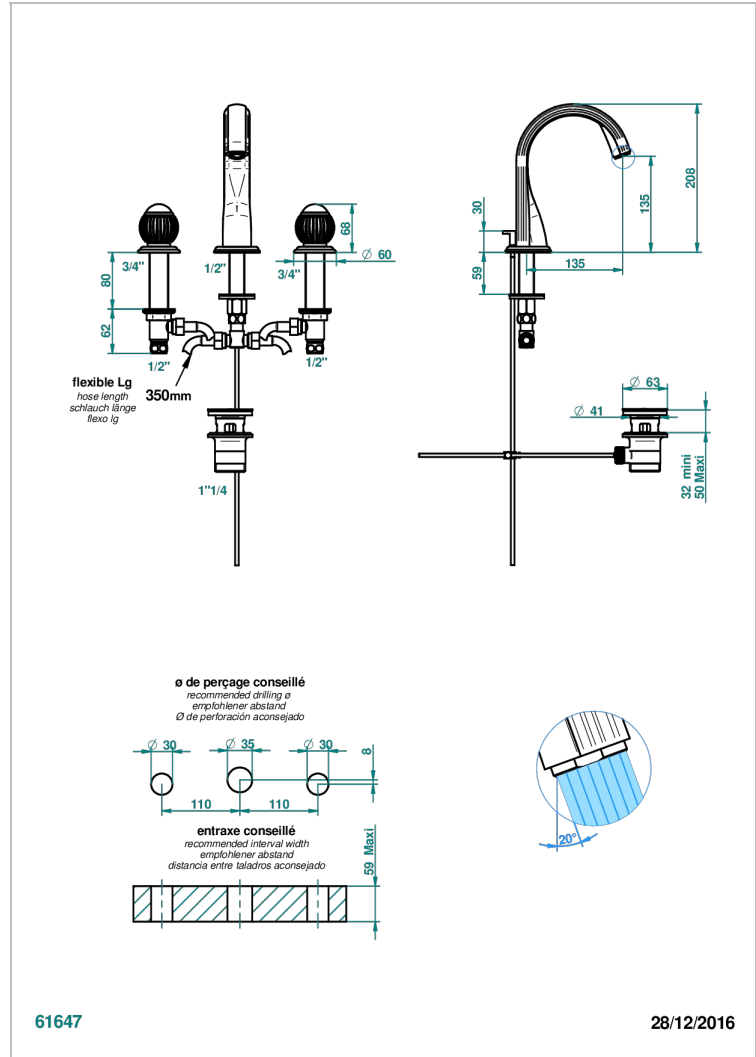

VOGUE LAPIS LAZULI

A8S-151M/W

Rim mounted 3-hole basin mixer with waste for marble - WRAS approved

THG
PARIS

CHARACTERISTIC

- WRAS : 1909342

STANDARDS

AVAILABLE FINITIONS