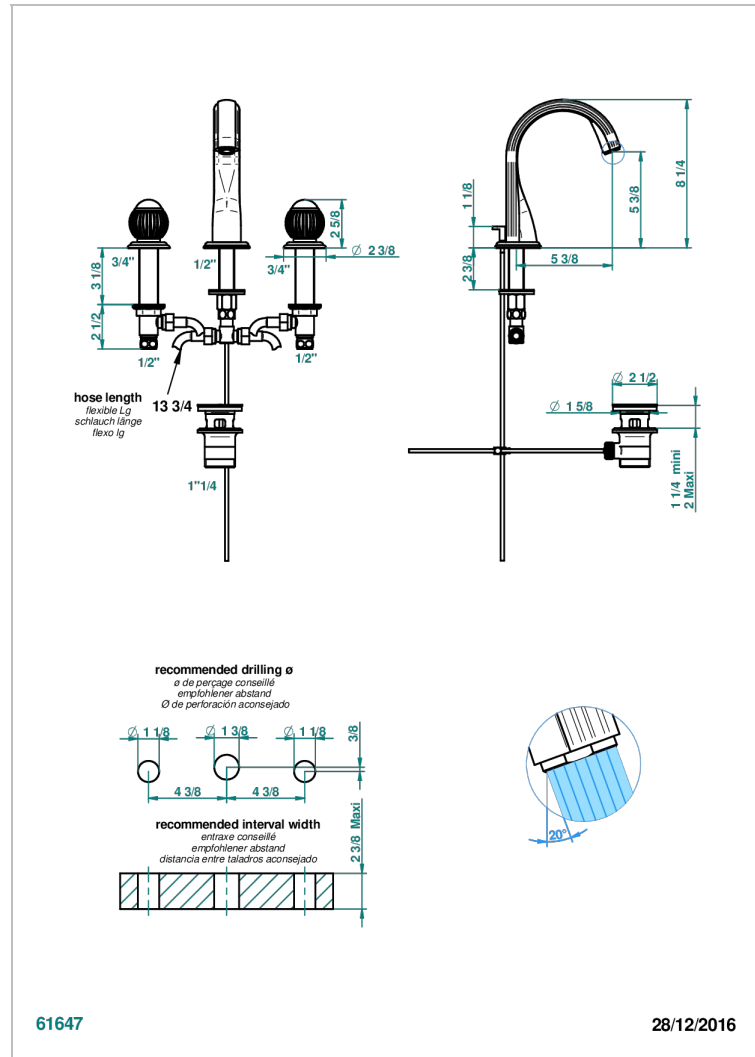

VOGUE LAPIS LAZULI

A8S-151M/W

Rim mounted 3-hole basin mixer with waste for marble - WRAS approved

CHARACTERISTIC

- WRAS : 1909342

STANDARDS

AVAILABLE FINITIONS

Antique nickel - H28
Black ceram - D30
Blush PVD - H62
Brass color PVD - H49
Brown bronze color PVD - F33
Gold color PVD - H52

Nickel color PVD - H55
Polished chrome (color finish) - A02
Polished chrome / Polished gold (color finish) - G02
Polished gold (color finish) - F01
Polished nickel - B01
Soft gold - F30

Soft matt gold - F31
Umber PVD - H66
Varnished matt antique red copper (color finish) - H07