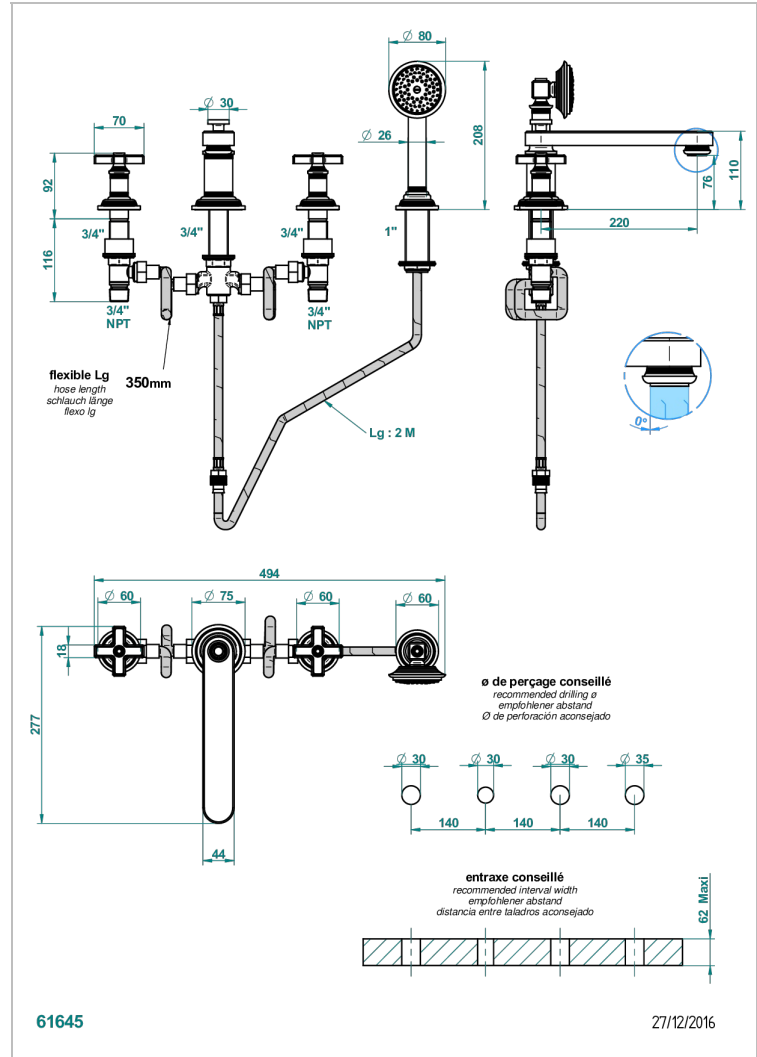

# WEST COAST WITH GUILLOCHE DECOR

U9C-112BSGBBUS

Roman tub set with low diverter spout and handshower, 3/4" valves

## CHARACTERISTIC

- West coast with Guilloché decor
- Roman tub set with low diverter spout and handshower, 3/4" valves