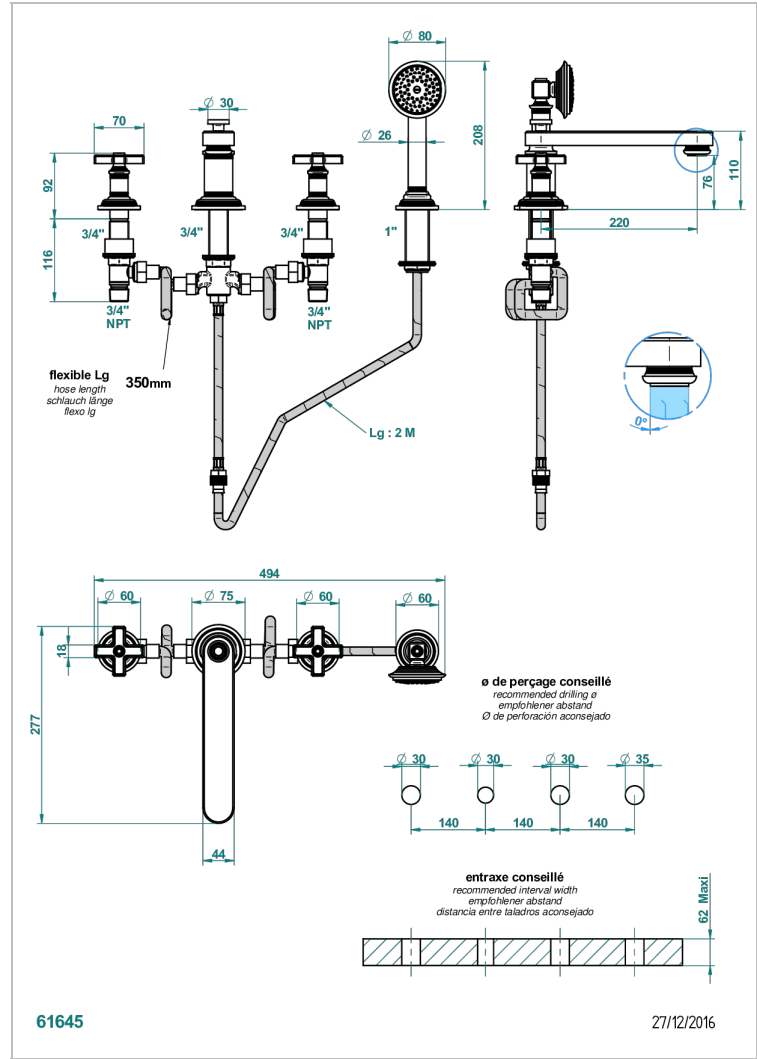

WEST COAST WITH GUILLOCHE DECOR

U9C-112BSGBB

Rim mounted 4 hole bath/shower mixer, diverter to low super goliath spout

CHARACTERISTIC

- ACS : 18ACCLY473

STANDARDS

AVAILABLE FINITIONS

Antique nickel - H28
Black ceram - D30
Blush PVD - H62
Brass color PVD - H49
Brown bronze color PVD - F33
Gold color PVD - H52

Natural smoked Brass - A13
Nickel color PVD - H55
Polished chrome (color finish) - A02
Polished chrome with gold inlay - GA1
Polished gold (color finish) - F01
Polished nickel - B01

Soft gold - F30
Soft matt gold - F31
Umber PVD - H66
Varnished matt antique red copper (color finish) - H07