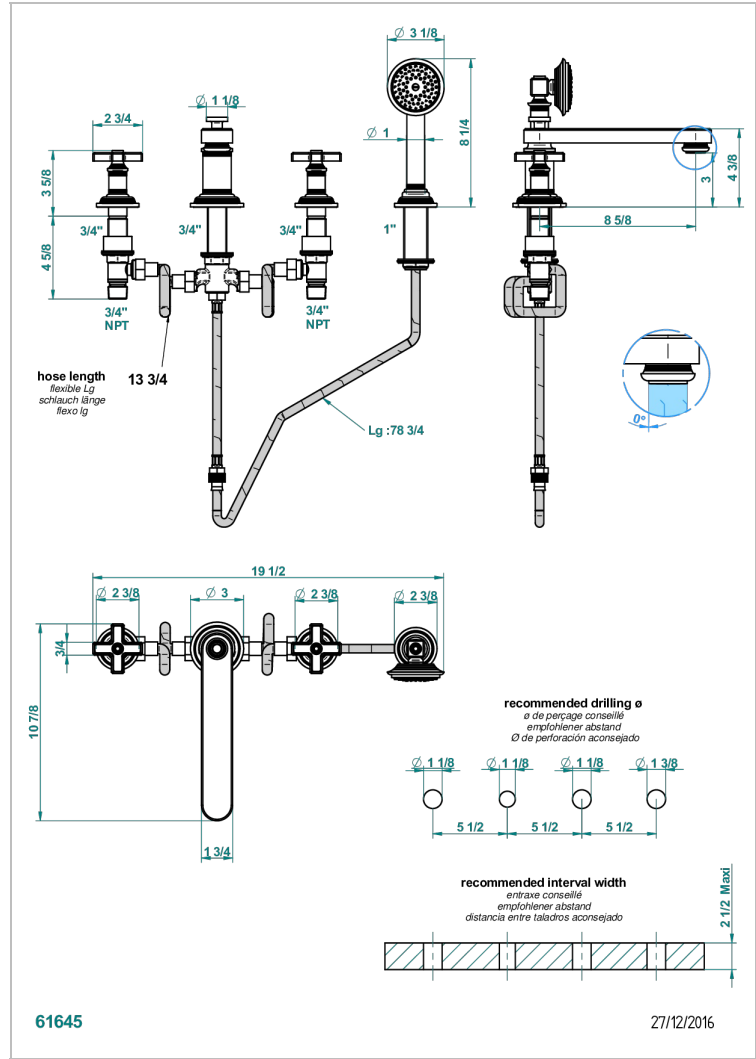

WEST COAST WITH GUILLOCHE DECOR

U9C-112BSGBB

Rim mounted 4 hole bath/shower mixer, diverter to low super goliath spout

CHARACTERISTIC

- ACS : 18ACCLY473

STANDARDS

AVAILABLE FINITIONS

Antique nickel - H28
Black ceram - D30
Blush PVD - H62
Brass color PVD - H49
Brown bronze color PVD - F33
Gold color PVD - H52

Natural smoked Brass - A13
Nickel color PVD - H55
Polished chrome (color finish) - A02
Polished chrome with gold inlay - GA1
Polished gold (color finish) - F01
Polished nickel - B01

Soft gold - F30
Soft matt gold - F31
Umber PVD - H66
Varnished matt antique red copper (color finish) - H07