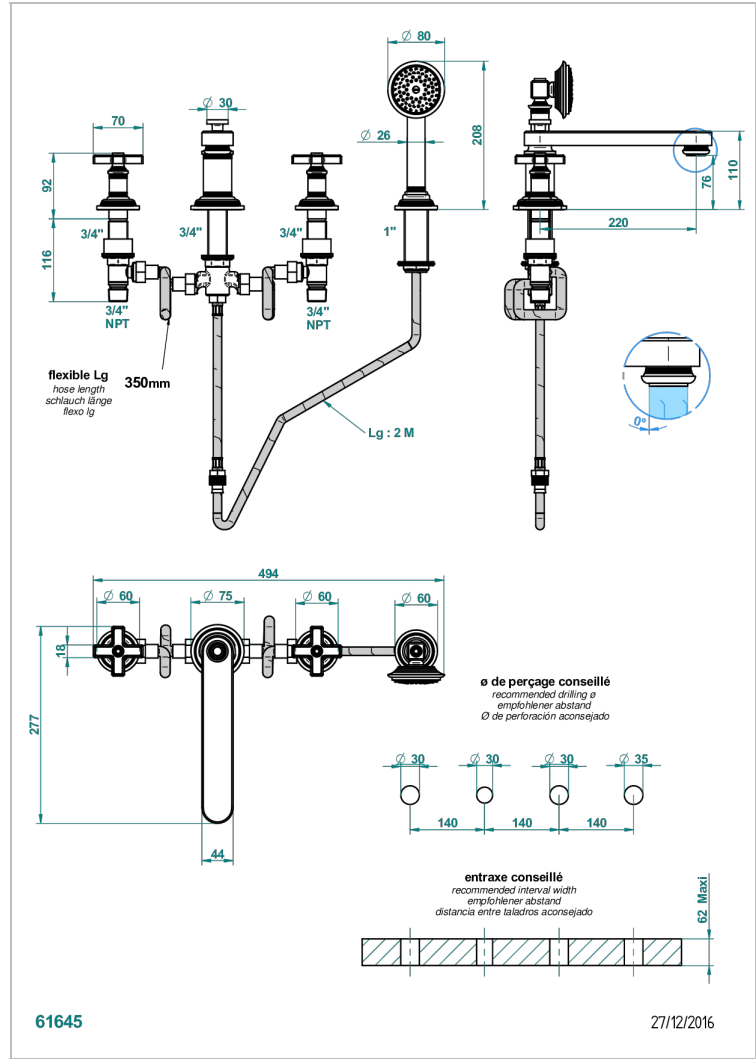

WEST COAST WITH GUILLOCHE DECOR

U9C-112BSGBB

Rim mounted 4 hole bath/shower mixer, diverter to low super goliath spout

CHARACTERISTIC

- ACS : 18ACCLY473

STANDARDS

AVAILABLE FINITIONS

Antique nickel - H28
Black ceram - D30
Blush PVD - H62
Brass color PVD - H49
Brown bronze color PVD - F33
Gold color PVD - H52

Natural smoked Brass - A13
Nickel color PVD - H55
Polished chrome (color finish) - A02
Polished chrome with gold inlay - GA1
Polished gold (color finish) - F01
Polished nickel - B01

Soft gold - F30
Soft matt gold - F31
Umber PVD - H66
Varnished matt antique red copper (color finish) - H07