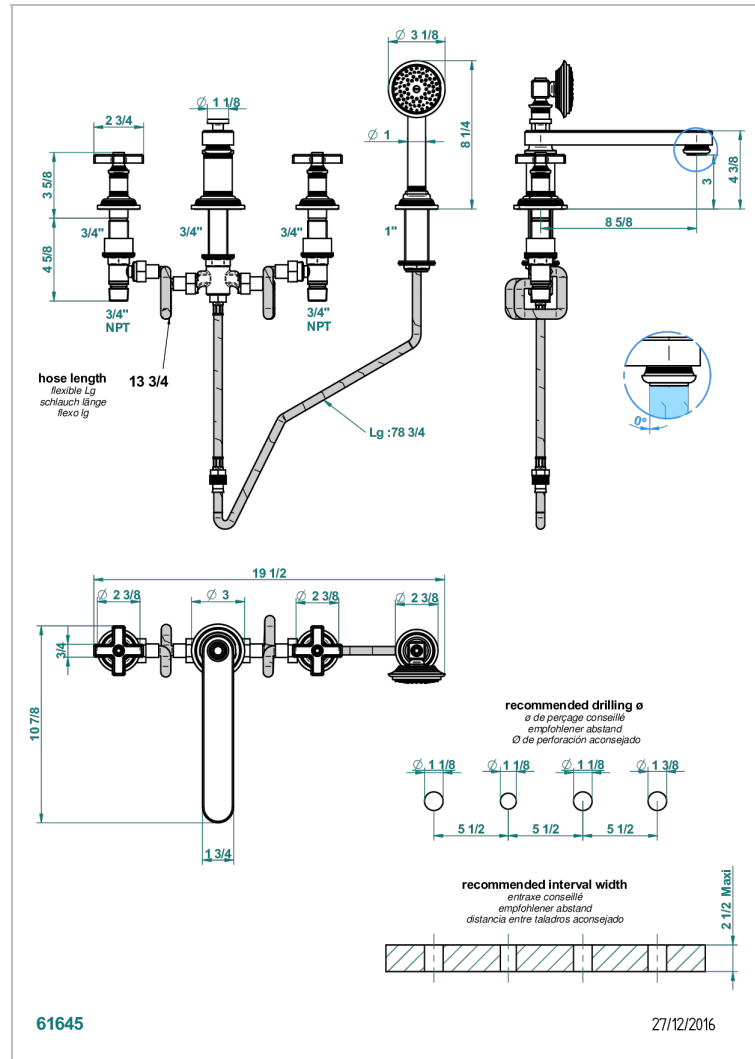

# WEST COAST WITH GUILLOCHE DECOR

U9C-112BSGBB

Rim mounted 4 hole bath/shower mixer, diverter to low super goliath spout

## CHARACTERISTIC

- ACS : 18ACCLY473