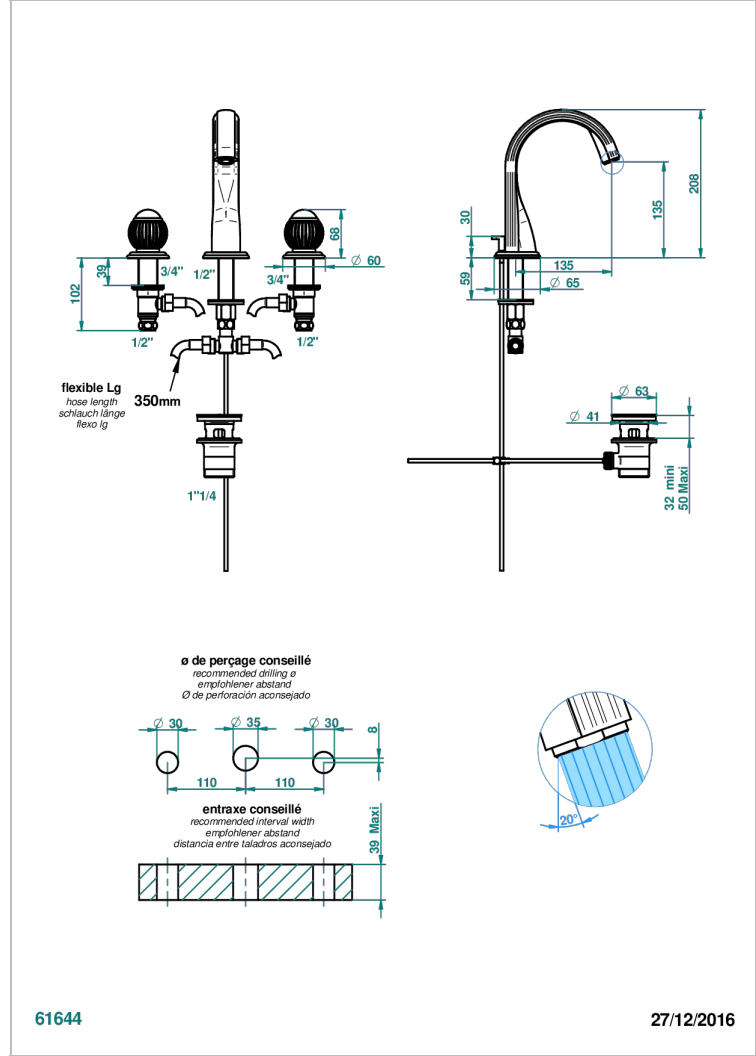

VOGUE TIGER EYE

A8R-151/W

Rim mounted 3-hole basin mixer with waste - WRAS approved

THG[®]
PARIS

CHARACTERISTIC

- WRAS : 1909342

STANDARDS

TECHNICAL SPECS

- Recommandé : 3 bars (max. 5 bars) - Advised : 43,5 psi (max. 72 psi)
- 15 l/min à 3 bars (4 gpm at 43.5 psi)

AVAILABLE FINITIONS

Antique nickel - H28
Black ceram - D30
Blush PVD - H62
Brass color PVD - H49
Brown bronze color PVD - F33
Gold color PVD - H52

Nickel color PVD - H55
Polished chrome (color finish) - A02
Polished chrome / Polished gold (color finish) - G02
Polished gold (color finish) - F01
Polished nickel - B01
Soft gold - F30

Soft matt gold - F31
Umber PVD - H66
Varnished matt antique red copper (color finish) - H07