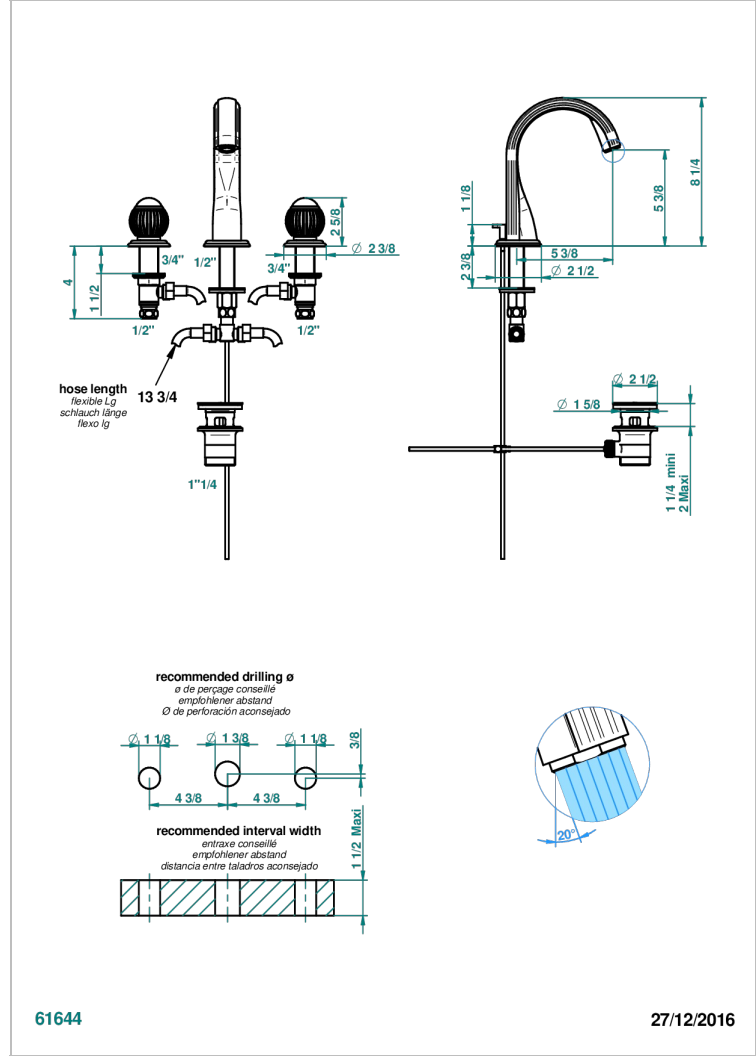

VOGUE TIGER EYE

A8R-151/W

Rim mounted 3-hole basin mixer with waste - WRAS approved

THG
PARIS

CHARACTERISTIC

- WRAS : 1909342

TECHNICAL SPECS

- Recommandé : 3 bars (max. 5 bars) - Advised : 43,5 psi (max. 72 psi)
- 15 l/min à 3 bars (4 gpm at 43.5 psi)

STANDARDS

AVAILABLE FINITIONS

Antique nickel - H28
Black ceram - D30
Blush PVD - H62
Brass color PVD - H49
Brown bronze color PVD - F33
Gold color PVD - H52

Graphite PVD - H64
Lacquered light bronze - D01
Matt Umber PVD - H67
Matt blush PVD - H60
Matt brass color PVD - H50
Matt brown bronze color PVD - F34