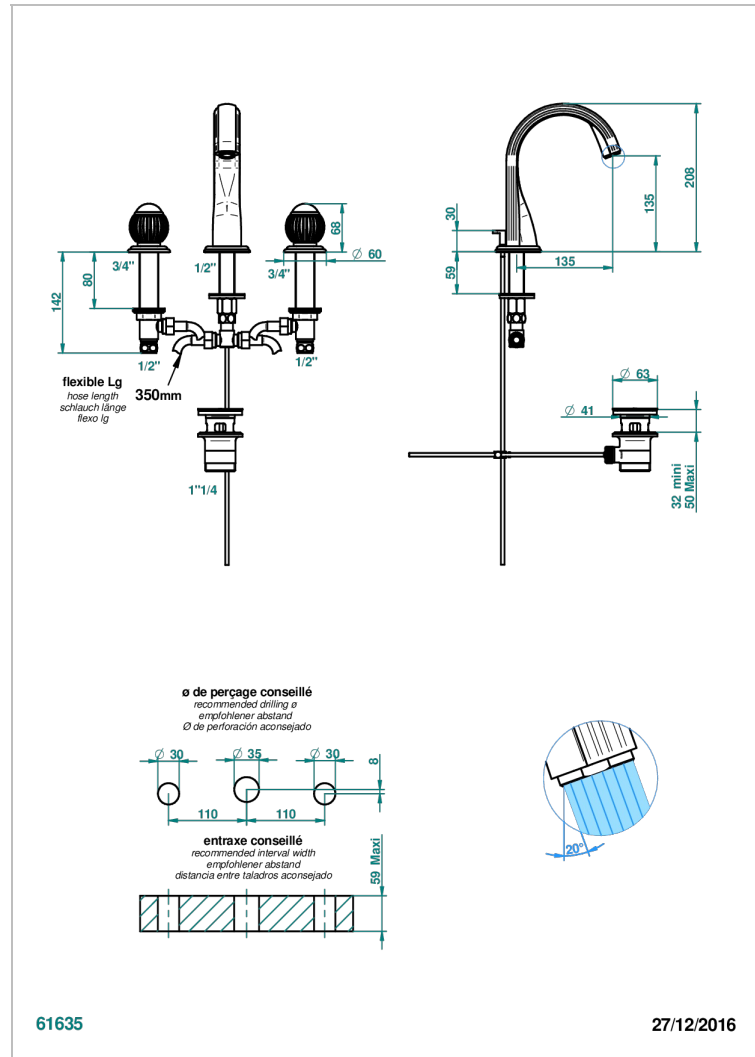

VOGUE BLACK ONYX

A8P-151M/W

Rim mounted 3-hole basin mixer with waste for marble - WRAS approved

THG
PARIS

CHARACTERISTIC

- WRAS : 1909342

STANDARDS

AVAILABLE FINITIONS