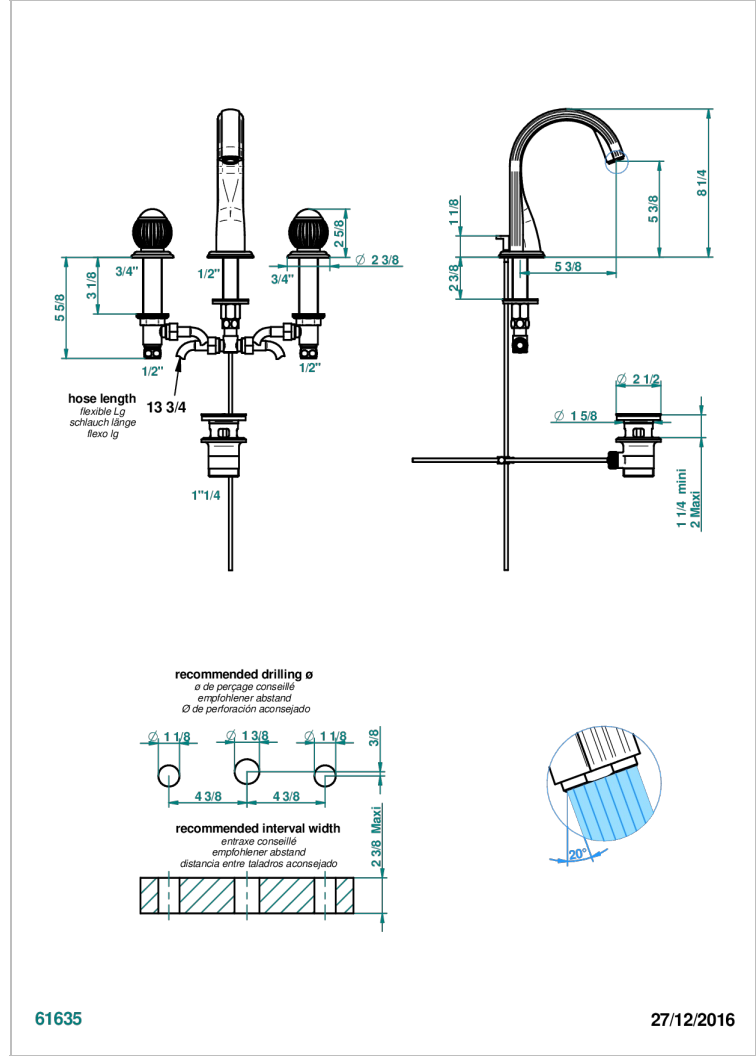

VOGUE BLACK ONYX

A8P-151M/W

Rim mounted 3-hole basin mixer with waste for marble - WRAS approved

THG[®]
PARIS

CHARACTERISTIC

- WRAS : 1909342

STANDARDS

AVAILABLE FINITIONS