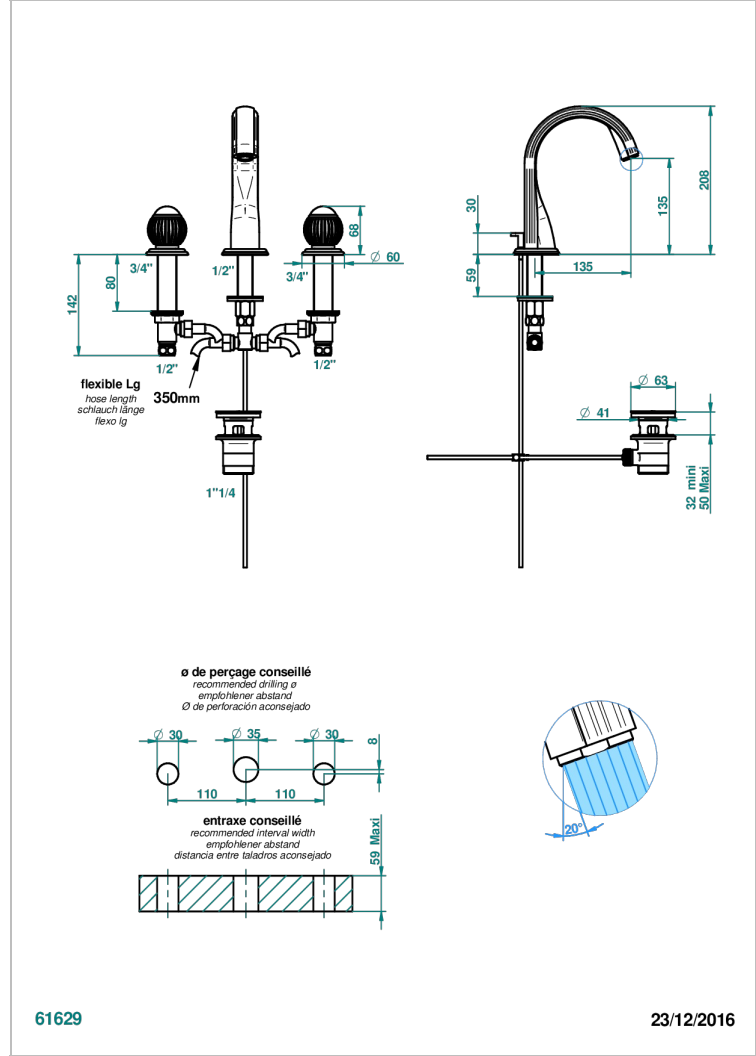

# VOGUE RED JASPER

A8N-151M/W

Rim mounted 3-hole basin mixer with waste for marble - WRAS approved

THG  
PARIS

## CHARACTERISTIC

- WRAS : 1909342