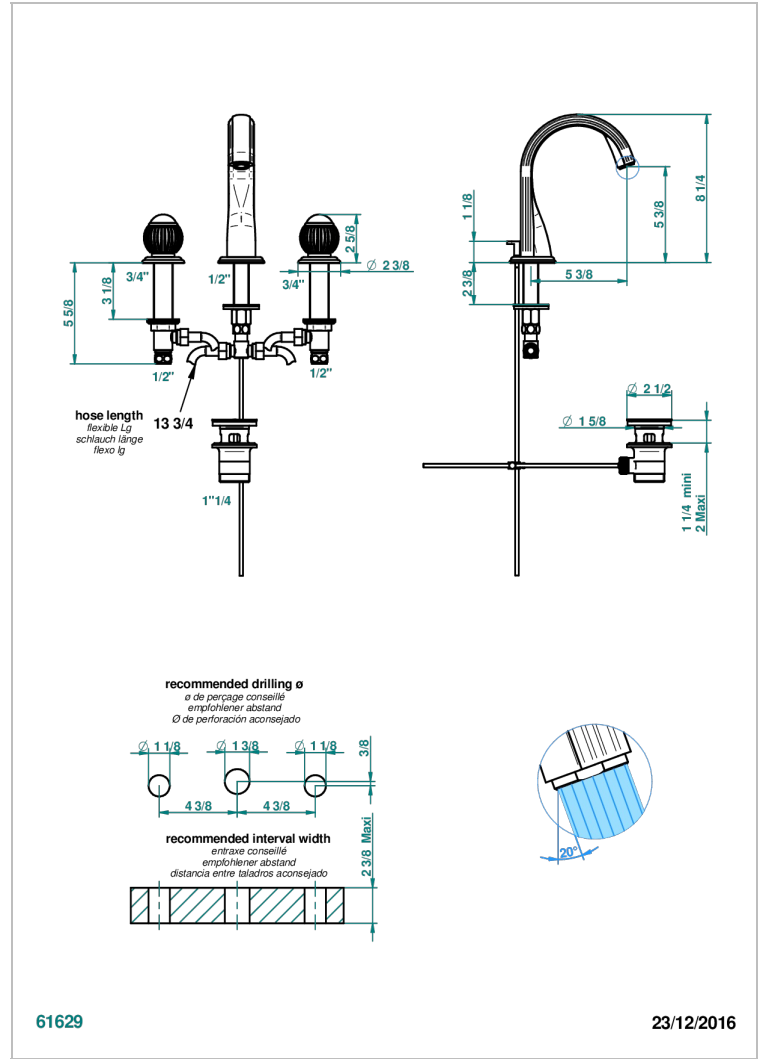

VOGUE RED JASPER

A8N-151M/W

Rim mounted 3-hole basin mixer with waste for marble - WRAS approved

THG[®]
PARIS

CHARACTERISTIC

- WRAS : 1909342

STANDARDS

AVAILABLE FINITIONS